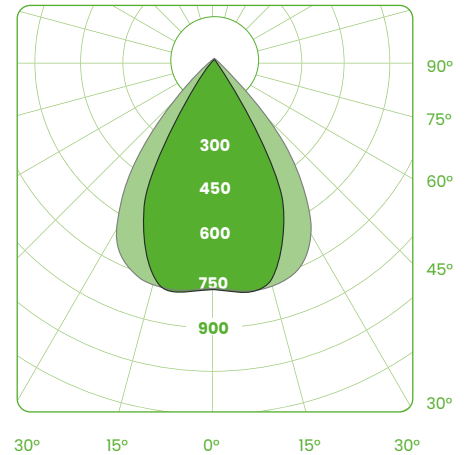

Lumami® DESK schwarz / black

Austauschbares Leuchtmittel LTwo®
Replaceable illuminant LTwo®

Präsenzmelder
Presence detector

Fernbedienung
Remote control

Schnittstelle
Charger

produkteigenschaften / product features

LED Leuchtmittel / Illuminant LED

APL LTwo® - Weiss / White / Veränderbares Weiss / Tunable white

Montageart / Mounting type

Schreibtisch - freistehend / Desk - Stand alone

Lichtverteilung / Light distribution

Batwing wide

Lichtstrom Leuchte / Luminaire luminous flux

797 lm @842 mm / 1328 lm @1402 mm (schwarz / black)
1026 lm @842 mm / 1710 lm @1402 mm (weiss / white)

Farbtemperatur / Color temperature

3000K oder / or 4000K

Leistung / Power

10,8 Watt (LTwo® 842 mm) 17,1 Watt (LTwo® 1402 mm)

Farbwiedergabeindex (CRI) / Color rendering index (CRI)

>90

Geeignet für Bildschirmarbeitsplätze / Suitable for VDU workstations UGR

Ja / yes - DIN-EN 12464-1 konform / compliant

UGR

<16

Nennspannung / Rated voltage

220-240V

Netzfrequenz / Mains frequency

50-60 HZ

Oberfläche / Surface

Weiß (pulverbeschichtet) / white (powder coated);
Schwarz, Champagner-Bronze (eloxiert) / black, champagne-bronze (anodized)

Steuerung / Control

Fernbedienung Dimm-Rad / Remote dimm-wheel

Gehäusematerial / Material of the housing

Aluminium / aluminum

Steuergerät inklusive / Control gear included

Ja - erfordert zusätzliche Batterien (2x AAA) / yes - requires extra batteries (2x AAA)

Schutzklasse / Protection class

IP20

Anzahl Lampen / Number of lamp

1 x APL LTwo®

Energieeffizienz LTwo® / Energy efficiency LTwo®

Schwarz / black 78 lm/W, Weiß / white 100 lm/W

Dimmbar / Dimmable

Ja - separates Dimm-Rad (inklusive) / yes - separate dimm-wheel (included)

Art des Dimmens / Type of dimming

Dimm-Rad (PWM) / dimm-wheel (PWM)

Material des Blendschutzes / Material of the anti-glare

Kunststoff / plastic - Weiß / white: ASA; Schwarz / black: ABS

Länge des Anschlusskabels / Length of connecting cable

1,5 m

Leuchtenkopf drehbar / Luminaire head rotatable

Ja - max. 20° vorwärts und rückwärts in 5° Schritten
yes - max. 20° forward and backward in 5° steps

Achtung: Alle optischen und elektronischen Daten haben eine Toleranz von +/- 10%. / **Attention:** all optical and electronic data have a tolerance of +/- 10%.

apl

All Purpose Lighting
Lahnstraße 30
45478 Mülheim a. d. Ruhr
Germany

+49 / (0)208 20777400
info@apl.ag
apl.ag