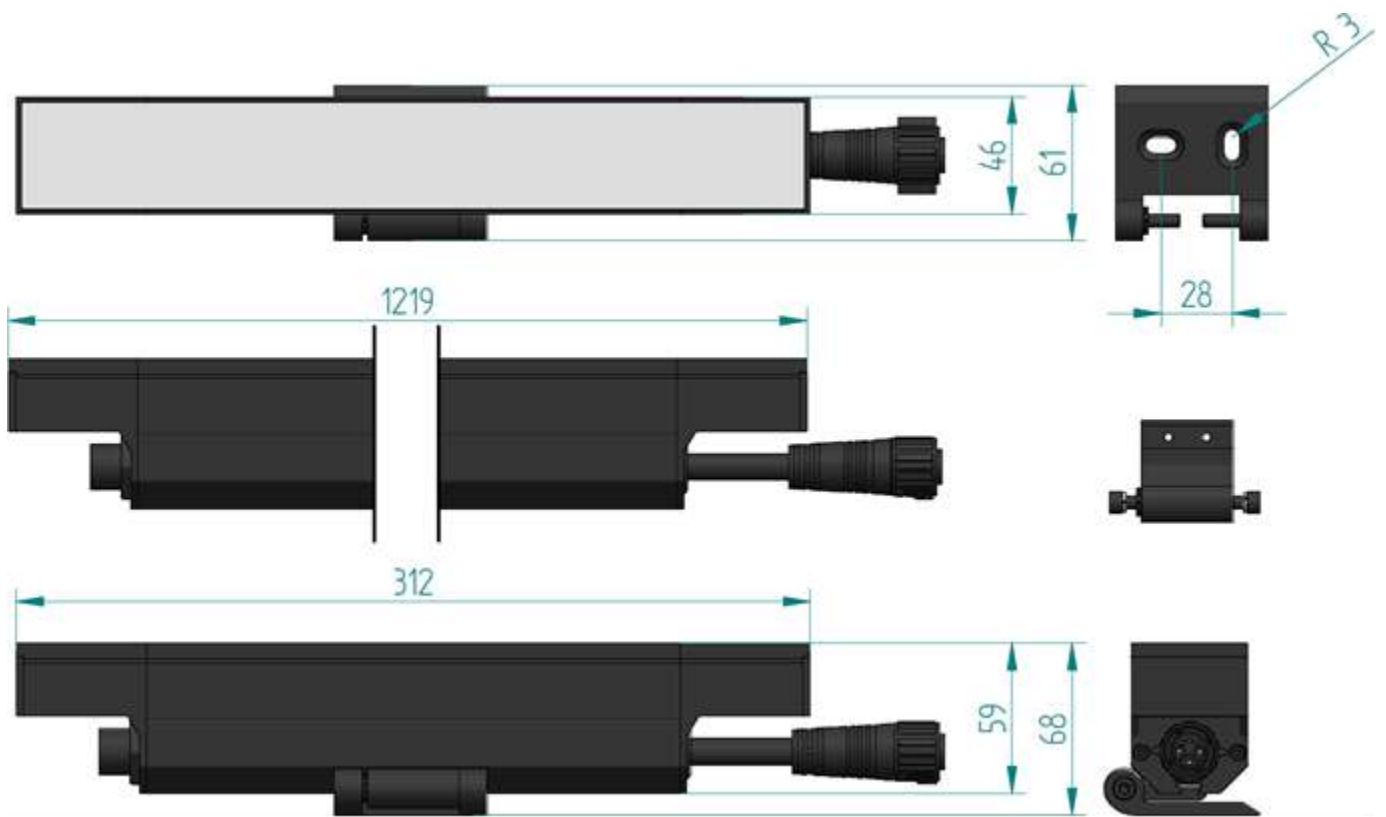

Specifications

Due to continuous improvements and innovations, specifications may change without notice.

Physical	Condition
Dimensions (Height x Width x Length)	59 x 46 x 305/1219mm
Weight	0.85 kg 305mm, 3.2 kg 1219mm
Housing Material	Extruded aluminum, black powder-coated finish
Lens	Clear tempered glass
Connections	Integral male/female quick connectors

Certification & Safety	Condition
Approbation	ETL, CE
Environment	Dry/Damp Location, IP66

Dimensions

Photometrics

8° Clear, 1219mm

Photometric Data	Condition
Beam Angle	10.1°
LED	4000K
Lumens (lm)	4728.2lm
Input Power (W)	45.6W
Efficacy (lm/W)	103.8lm/W
Peak Candela (Cd)	113,031Cd