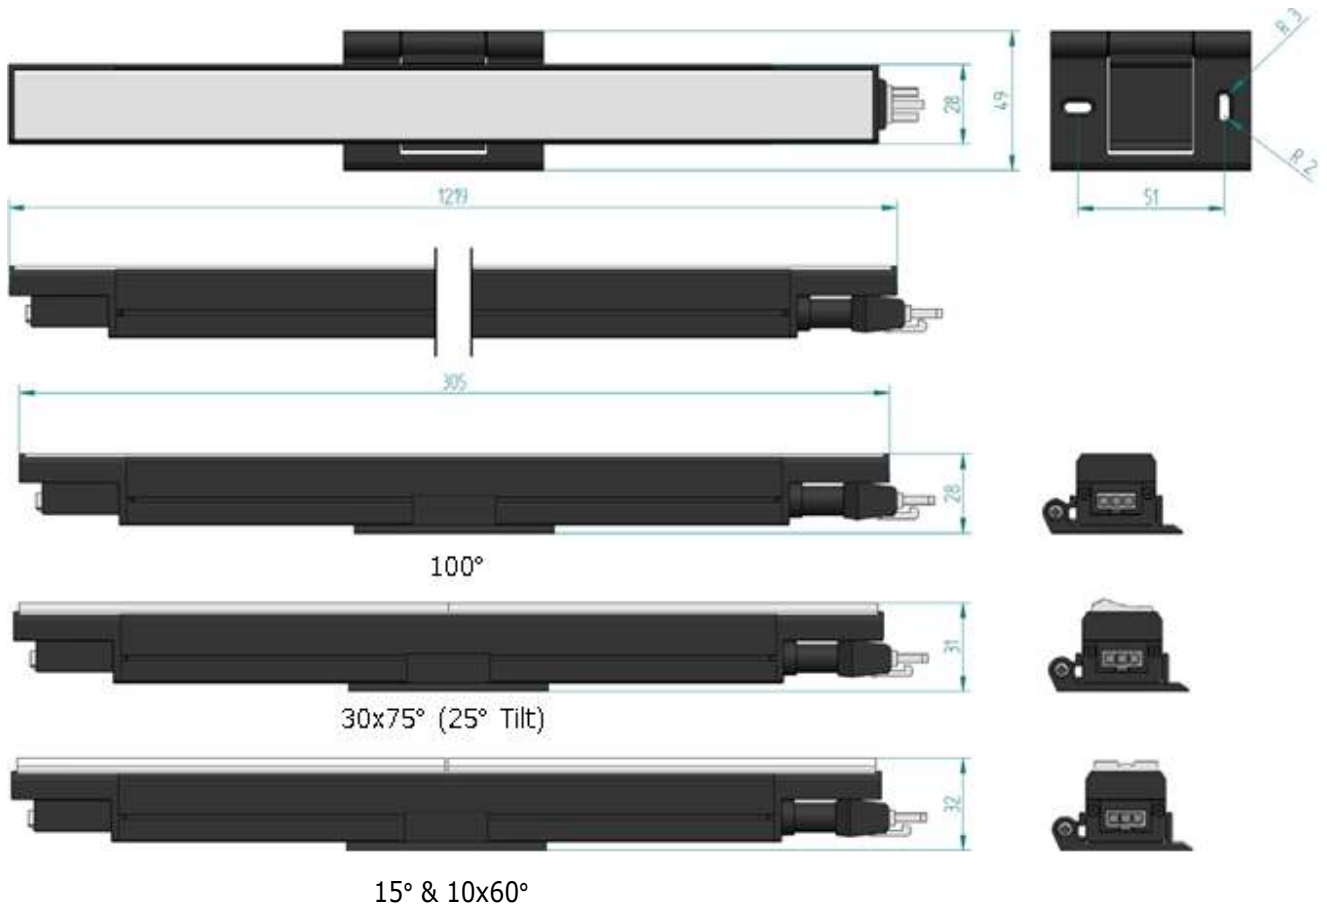

Module lengths 305mm, 1219mm

Single Colour White 2200k, 2700k, 3000k, 3500k, 4000k

Red, Green, Blue, Amber

CRI>80

30 x 75° +25° Tilt Beam angle

Interior IP40

Tiltable

Specifications

Specifications

Due to continuous improvements and innovations, specifications may change without notice.

Physical	Condition
Dimensions (Height x Width x Length)	32 x 49 x 305/1219mm (1.2 x 1.9 x 12/48 inch)
Weight	0.25 kg (0.55 lb) 305mm, 0.85 kg (1.88 lb) 1219mm
Housing Material	Extruded aluminum, black powder-coated finish
Lens	Optically clear polycarbonate
Connections	Integral male/female quick connectors

Certification & Safety	Condition
Approbation	ETL, CE
Environment	Dry/Damp Location, IP40

Dimensions

Photometrics

30x75° / 25° Tilt TIR, 1219mm

Photometric Data	Condition
Beam Angle	31.4 x 77.8° (22° Tilt)
LED	4000K
Lumens (lm)	1328lm
Input Power (W)	12W
Efficacy (lm/W)	110lm/W
Peak Candela (Cd)	1284Cd