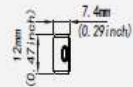

• IP65 Metal cap-top outlet