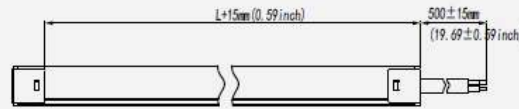

• IP65 Metal cap-top outlet