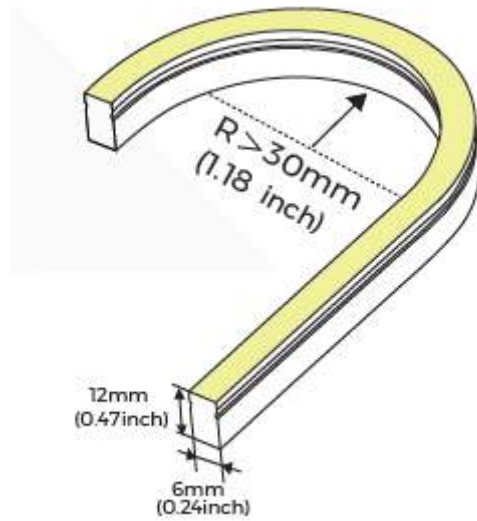

Power 9.6w/m

Step Length 50mm

24v DC Constant Voltage

Beam angle: 120°

CRI >90

Lifespan L70 ≥ 36,000 hours

Dimmable – DALI, DMX, 0-10v

AFX Code	w/m	CCT (k)	lm/m	CRI	Step length (mm)	Max single length (m)	Lifespan (hrs)
0612	9.6w	2300k	250	>90	50mm	5m	L70 >36,000
0612	9.6w	2700k	280	>90	50mm	5m	L70 >36,000
0612	9.6w	3000k	280	>90	50mm	5m	L70 >36,000
0612	9.6w	4000k	280	>90	50mm	5m	L70 >36,000
0612	9.6w	Red	R 620-630nm	-	50mm	5m	L70 >36,000
0612	9.6w	Green	G 525-530nm	-	50mm	5m	L70 >36,000
0612	9.6w	Blue	B 465-470nm	-	50mm	5m	L70 >36,000
0612	9.6w	Yellow	Y 587-592nm	-	50mm	5m	L70 >36,000

(Example full Luminaire Reference: Neon 0612 SV 2700k 7.2w IP65)

Compatible Accessories (See Accessories data sheet for full details)

• IP65 Metal cap-top outlet

Aluminum mounting channel – 1000mm length or 5x Clips per m (Recommended)