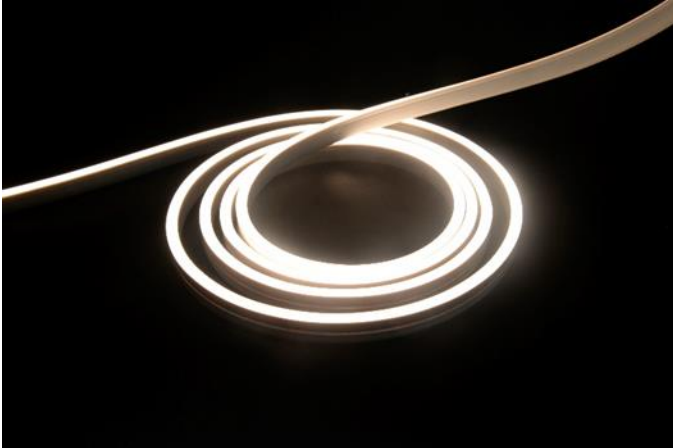

ARCHITECTURAL FX

Technicians of Light

Neon 0612 SV IP65

General Information

Flexible IP65 with uniform lighting surface

High light transmittance, environmental silicone material, integrated extrusion molding technology, IP65.

Power 9.6w/m

Step Length 50mm

24v DC Constant Voltage

Beam angle: 120°

CRI >90

Lifespan L70 ≥ 36,000 hours

Dimmable – DALI, DMX, 0-10v

AFX Code	w/m	CCT (k)	lm/m	CRI	Step length (mm)	Max single length (m)	Lifespan (hrs)
0612	9.6w	2300k	250	>90	50mm	5m	L70 >36,000
0612	9.6w	2700k	280	>90	50mm	5m	L70 >36,000
0612	9.6w	3000k	280	>90	50mm	5m	L70 >36,000
0612	9.6w	4000k	280	>90	50mm	5m	L70 >36,000
0612	9.6w	Red	R 620-630nm	-	50mm	5m	L70 >36,000
0612	9.6w	Green	G 525-530nm	-	50mm	5m	L70 >36,000
0612	9.6w	Blue	B 465-470nm	-	50mm	5m	L70 >36,000
0612	9.6w	Yellow	Y 587-592nm	-	50mm	5m	L70 >36,000

(Example full Luminaire Reference: Neon 0612 SV 2700k 7.2w IP65)

Compatible Accessories (See Accessories data sheet for full details)

• IP65 Metal cap-top outlet

Aluminum mounting channel – 1000mm length or 5x Clips per m (Recommended)