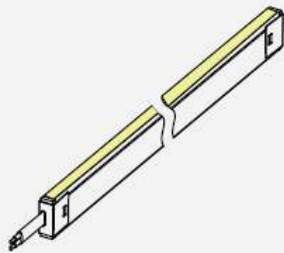

ARCHITECTURAL FX

Technicians of Light

Neon 0612 SV IP65

General Information

Flexible IP65 with uniform lighting surface

High light transmittance, environmental silicone material, integrated extrusion molding technology, IP65.

Power 9.6w/m

Step Length 50mm

24v DC Constant Voltage

Beam angle: 120°

CRI >90

Lifespan L70 ≥ 36,000 hours

Dimmable – DALI, DMX, 0-10v

AFX Code	w/m	CCT (k)	lm/m	CRI	Step length (mm)	Max single length (m)	Lifespan (hrs)
0612	9.6w	2300k	250	>90	50mm	5m	L70 >36,000
0612	9.6w	2700k	280	>90	50mm	5m	L70 >36,000
0612	9.6w	3000k	280	>90	50mm	5m	L70 >36,000
0612	9.6w	4000k	280	>90	50mm	5m	L70 >36,000
0612	9.6w	Red	R 620-630nm	-	50mm	5m	L70 >36,000
0612	9.6w	Green	G 525-530nm	-	50mm	5m	L70 >36,000
0612	9.6w	Blue	B 465-470nm	-	50mm	5m	L70 >36,000
0612	9.6w	Yellow	Y 587-592nm	-	50mm	5m	L70 >36,000

(Example full Luminaire Reference: Neon 0612 SV 2700k 7.2w IP65)

Compatible Accessories (See Accessories data sheet for full details)

• IP65 Metal cap-top outlet

Aluminum mounting channel – 1000mm length or 5x Clips per m (Recommended)