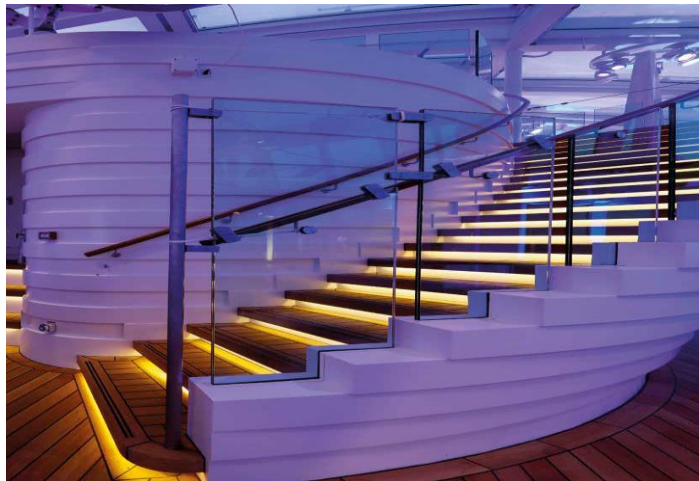

ARCHITECTURAL FX

Technicians of Light

Neon 0810 Ultra SVQ Single Colour White 9w IP66

General Information

Flexible LED strip in UV, chlorine, saltwater, solvent and heat-resistant special silicone for indoor- and outdoor use, IP66