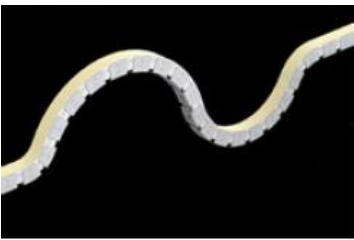

### Flexible mounting profile Top or Side Bend or 3D 500mm