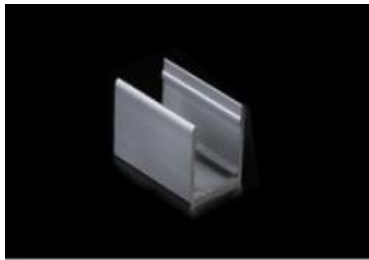

Mounting and connecting accessories

Aluminium mounting profile 2000mm or mounting clip 50mm