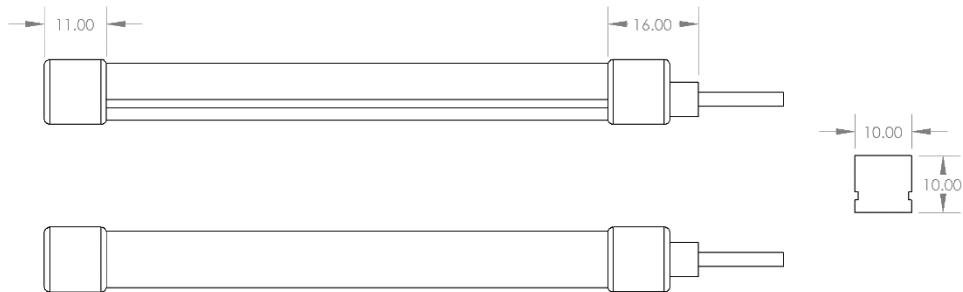

Side or Top bend with Straight end cap