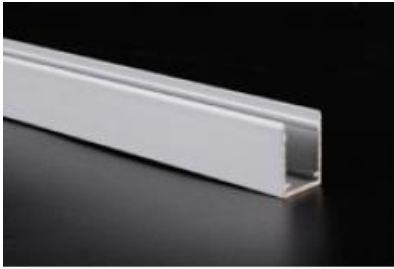

Mounting and connecting accessories

Aluminium mounting profile 2000mm or mounting clip 50mm