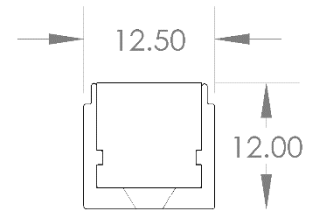

Mounting and connecting accessories

Aluminium mounting profile 2000mm or mounting clip 50mm