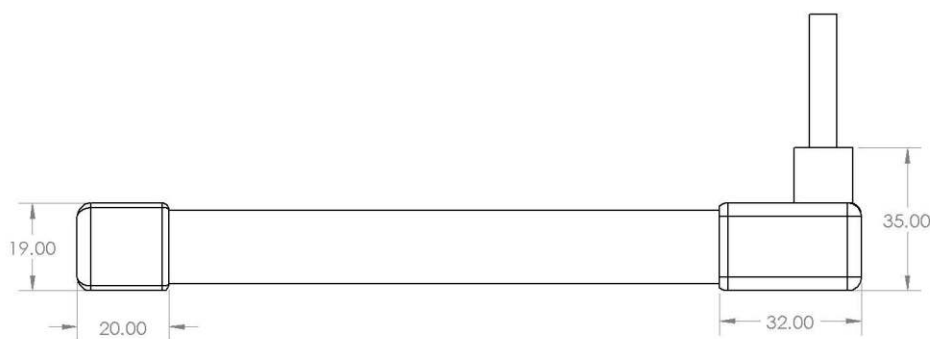

**Example:**

Neon 3D 1616 2700k 14w IP67 (Custom length to suit project to be advised)

**Mounting and connecting accessories**

**Aluminium mounting profile 2000mm or mounting clip 50mm**

**Flexible mounting profile Top or Side Bend or 3D 500mm**

**Side or Top Bend with side end cap**

**Side or top bend with straight end cap**