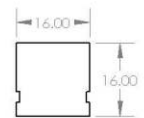

**Example:**

Neon 3D 1616 2700k 14w IP67 (Custom length to suit project to be advised)

**Mounting and connecting accessories**

**Aluminium mounting profile 2000mm or mounting clip 50mm**

**Flexible mounting profile Top or Side Bend or 3D 500mm**

**Side or Top Bend with side end cap**

**Side or top bend with straight end cap**