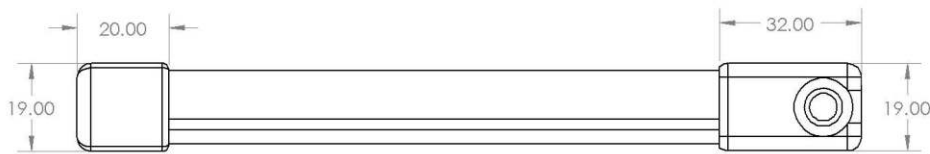

Maximum bending diameter 300mm  
 Maximum Twist 360°  
 (See Installation manual for more detail)

Generic Product	Product Type	Bend Orientation	Colour (Finished CCT)	w/m	Mounting Accessory	Cable Entry
Neon	3D 1616	All (Side, Top, Twist)	2500k	14w	MP - Mounting Profile	End (Standard)
Neon	3D 1616	All (Side, Top, Twist)	2700k	14w	MC - Mounting Clip	Side
Neon	3D 1616	All (Side, Top, Twist)	3000k	14w	FMP - Flexible Mounting Profile	Top/Bottom
Neon	3D 1616	All (Side, Top, Twist)	3500k	14w		
Neon	3D 1616	All (Side, Top, Twist)	4000k	14w		
Neon	3D 1616	All (Side, Top, Twist)	5000k	14w		

**Example:**

Neon 3D 1616 2700k 14w IP67 (Custom length to suit project to be advised)

**Mounting and connecting accessories**

**Aluminium mounting profile 2000mm or mounting clip 50mm**

**Flexible mounting profile Top or Side Bend or 3D 500mm**

**Side or Top Bend with side end cap**

**Side or top bend with straight end cap**