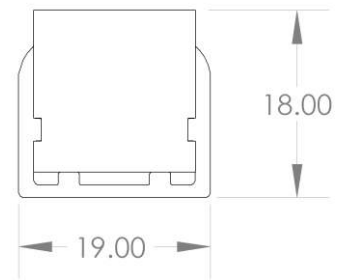

Maximum bending diameter 300mm  
 Maximum Twist 360°  
 (See Installation manual for more detail)

Generic Product	Product Type	Bend Orientation	Colour (Finished CCT)	w/m	Mounting Accessory	Cable Entry
Neon	3D 1616	All (Side, Top, Twist)	2500k	14w	MP - Mounting Profile	End (Standard)
Neon	3D 1616	All (Side, Top, Twist)	2700k	14w	MC - Mounting Clip	Side
Neon	3D 1616	All (Side, Top, Twist)	3000k	14w	FMP - Flexible Mounting Profile	Top/Bottom
Neon	3D 1616	All (Side, Top, Twist)	3500k	14w		
Neon	3D 1616	All (Side, Top, Twist)	4000k	14w		
Neon	3D 1616	All (Side, Top, Twist)	5000k	14w		

**Example:**

Neon 3D 1616 2700k 14w IP67 (Custom length to suit project to be advised)

**Mounting and connecting accessories**

**Aluminium mounting profile 2000mm or mounting clip 50mm**

**Flexible mounting profile Top or Side Bend or 3D 500mm**