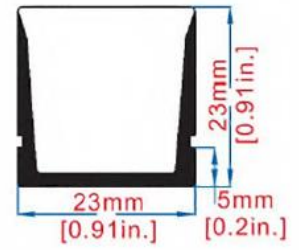

CRI >80 and CRI >90

Free Cutting

Width 20mm x Height 20mm

Bending diameter: Top Bend 200mm, Side Bend 280mm, Twist Max 360° per 1m

Max Single length 5m, in-feeder connector and an end cap as provided

Customized length with sealed connectors on request.

Minimum bending diameter 200mm/280mm  
 Maximum Twist 360° per 1m  
 (See Installation manual for more detail)

Generic Product	Product Type	Bend Orientation	Colour (Finished CCT)	w/m	Mounting Accessory	Cable Entry
Neon	3D 2020	All (Side, Top, Twist)	2700k	14w	MP - Mounting Profile	End (Standard)
Neon	3D 2020	All (Side, Top, Twist)	3000k	14w	MC - Mounting Clip	Side
Neon	3D 2020	All (Side, Top, Twist)	3500k	14w	FMP - Flexible Mounting Profile	Top/Bottom
Neon	3D 2020	All (Side, Top, Twist)	4000k	14w		
Neon	3D 2020	All (Side, Top, Twist)	5000k	14w		

**Example:**

Neon 3D 2020 2700k 14w IP67 (Custom length to suit project to be advised)

**Mounting and connecting accessories**

**Aluminium mounting profile 2000mm or mounting clip 50mm**

**Flexible mounting profile Top or Side Bend or 3D 500mm**