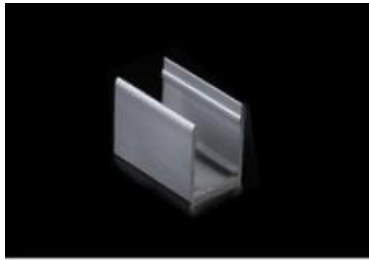

Mounting and connecting accessories

Aluminium mounting profile 2000mm or mounting clip 50mm