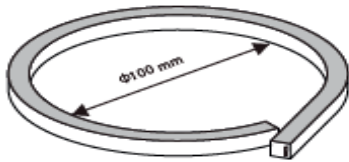

(Example full Luminaire Reference: Neon Piko Side W822 4.5w IP66)

Customized length with sealed connectors on request.

Type of connection				
connection	ST - straight	SU - bottom	SL - side left	SR - side right

*IP20 quick connects available, along with quick seal end entry connections from stock

Compatible Accessories (See Accessories data sheet for full details)

Aluminium profile white 	Aluminium profile, black 	Aluminium profile, collar 	Aluminium profile 	PVC profile 
---	---	--	---	--

SVQ

↔
Bend Orientation

Minimum bending diameter 100 mm