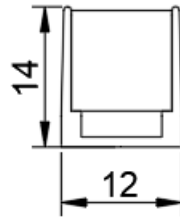

SVQ

↔
Bend Orientation