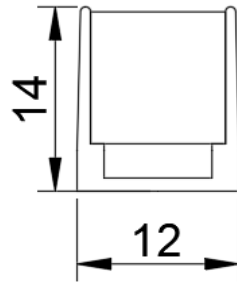

TVQ

Bend Orientation