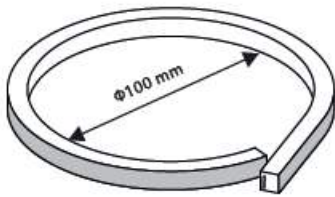

*IP20 quick connects available, along with quick seal end entry connections from stock

Compatible Accessories (See Accessories data sheet for full details)

 Aluminium profile white	 Aluminium profile, black	 Aluminium profile, collar	 Aluminium profile	 PVC profile
--	--	---	--	---

TVQ

Bend Orientation

Minimum bending diameter 100 mm