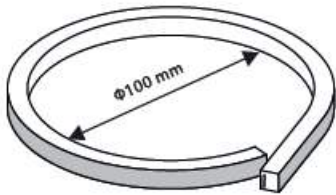

\*IP20 quick connects available, along with quick seal end entry connections from stock

Compatible Accessories (See Accessories data sheet for full details)

Aluminium profile white 	Aluminium profile, black 	Aluminium profile, collar 	Aluminium profile 	PVC profile 
--	---	--	---	--

## TVQ

Bend Orientation

Minimum bending diameter 100 mm