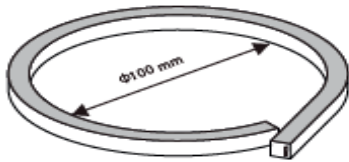

*IP20 quick connects available, along with quick seal end entry connections from stock

Compatible Accessories (See Accessories data sheet for full details)

 Aluminium profile white	 Aluminium profile, black	 Aluminium profile, collar	 Aluminium profile	 PVC profile
--	--	---	--	---

SVQ

↔
Bend Orientation

Minimum bending diameter 100 mm