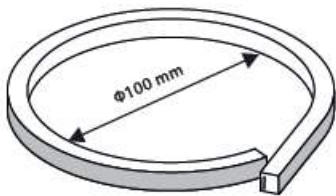

*IP20 quick connects available, along with quick seal end entry connections from stock

Compatible Accessories (See Accessories data sheet for full details)

 Aluminium profile white	 Aluminium profile, black	 Aluminium profile, collar	 Aluminium profile	 PVC profile
--	--	---	--	---

Installation information and product section (Installation instructions available upon request)

TVQ

Bend Orientation

Minimum bending diameter 100 mm