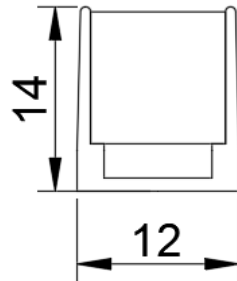

Installation information and product section (Installation instructions available upon request)

TVQ

Bend Orientation