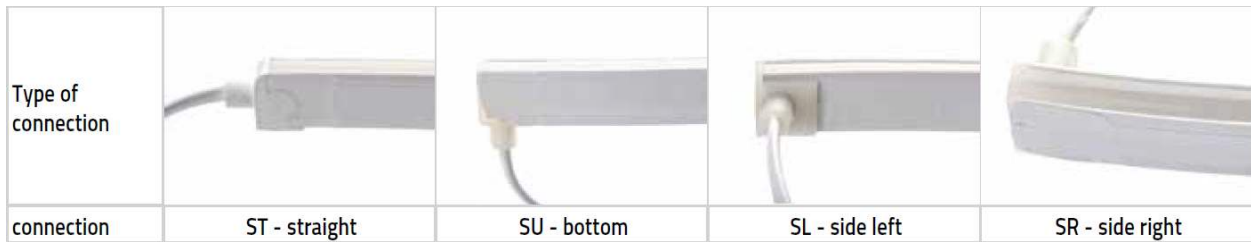

Product Reference builder

Generic Product	Product Type	Bend Orientation	Colour (Finished CCT)	w/m	Mounting Accessory	Cable Entry
Neon	Ultra TVQ	Top	2000k	15w	MC - 50mm Clip	End (Standard)
			2200k		MP – Mounting Profile	Side Left - SL
			2400k			Side Right – SR
			2700k			Rear - R
			3000k			
			4000k			
			5700k			

Example:

Neon Ultra TVQ 2200k 15w MC E (Custom length to suit project to be advised)

Customized length with sealed connectors on request.