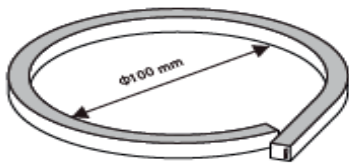

\*IP20 quick connects available, along with quick seal end entry connections from stock

Compatible Accessories (See Accessories data sheet for full details)

Aluminium profile white 	Aluminium profile, black 	Aluminium profile, collar 	Aluminium profile 	PVC profile 
--	---	--	---	--

Installation information and product section (Installation instructions available upon request)

SVQ

↔  
Bend Orientation

Minimum bending diameter 100 mm