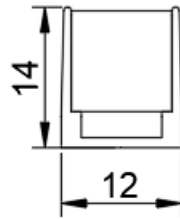

Installation information and product section (Installation instructions available upon request)

SVQ

↔
Bend Orientation