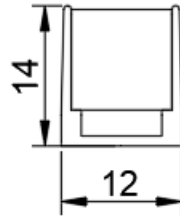

Installation information and product section (Installation instructions available upon request)

SVQ

↔
Bend Orientation