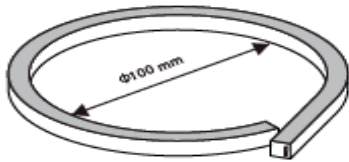

*IP20 quick connects available, along with quick seal end entry connections from stock

Compatible Accessories (See Accessories data sheet for full details)

 Aluminium profile white	 Aluminium profile, black	 Aluminium profile, collar	 Aluminium profile	 PVC profile
--	--	---	--	---

Installation information and product section (Installation instructions available upon request)

SVQ

↔
Bend Orientation

Minimum bending diameter 100 mm