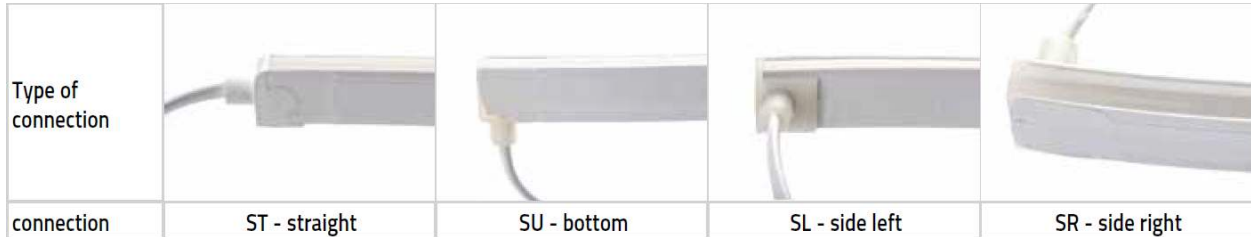

Generic Product	Product Type	Bend Orientation	Colour (Finished CCT)	w/m	Mounting Accessory	Cable Entry
Platin	Ultra TVQ	Top	2200k	15w	MC - 50mm Clip	End (Standard)
Platin	Ultra TVQ	Top	2400k	15w	MP – Mounting Profile	Side Left - SL
Platin	Ultra TVQ	Top	2700k	15w		Side Right – SR
Platin	Ultra TVQ	Top	3000k	15w		Rear - R
Platin	Ultra TVQ	Top	4000k	15w		

Example:

Platin Ultra TVQ 2700k 15w MC E (Custom length to suit project to be advised)

Customized length with sealed connectors on request.