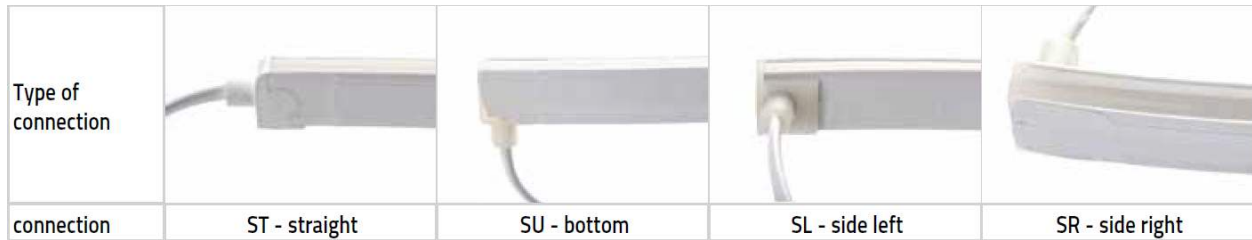

Generic Product	Product Type	Bend Orientation	Colour (Finished CCT)	w/m	Mounting Accessory	Cable Entry
Sauna	SVQ White	Side	2000 - 3200k	6w	MC - 50mm Clip	End (Standard)
					MP – Mounting Profile	Side Left - SL
						Side Right – SR
						Rear - R

Example:

Sauna SVQ TW 2000 - 3200k 6w MC E (Custom length to suit project to be advised)

Customized length with sealed connectors on request.