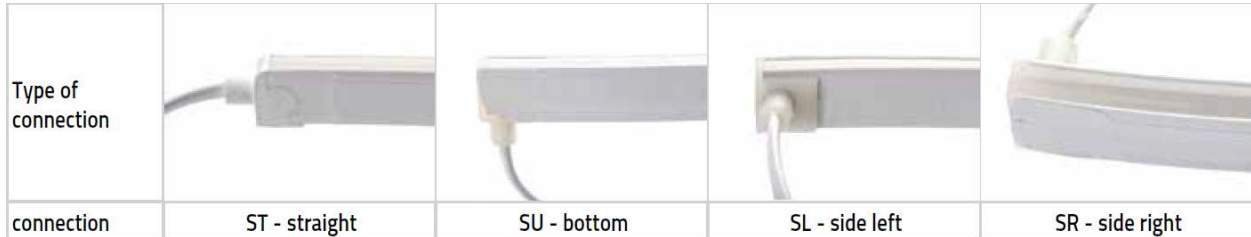

Generic Product	Product Type	Bend Orientation	Colour (Finished CCT)	w/m	Mounting Accessory	Cable Entry
Sauna	SVQ White	Side	2200k	6w	MC - 50mm Clip	End (Standard)
Sauna	SVQ White	Side	2400k	6w	MP – Mounting Profile	Side Left - SL
Sauna	SVQ White	Side	2700k	6w		Side Right – SR
Sauna	SVQ White	Side	3000k	6w		Rear - R
Sauna	SVQ White	Side	4000k	6w		

Example:

Sauna SVQ 2700k 6w MC E (Custom length to suit project to be advised)

Customized length with sealed connectors on request.