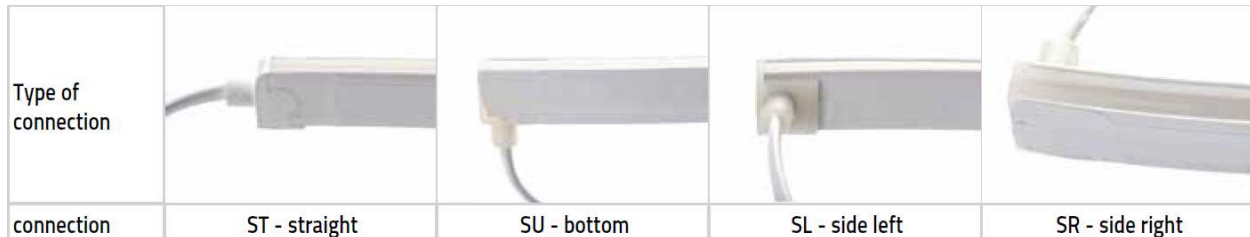

Generic Product	Product Type	Bend Orientation	Colour (Finished CCT)	w/m	Mounting Accessory	Cable Entry
Sauna	TVQ White	Top	2000 - 3200k	6w	MC - 50mm Clip	End (Standard)
					MP – Mounting Profile	Side Left - SL
						Side Right – SR
						Rear - R

Example:

Sauna TVQ TW 2000 - 3200k 6w MC E (Custom length to suit project to be advised)

Customized length with sealed connectors on request.