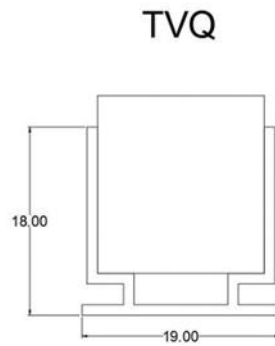

Bend Orientation