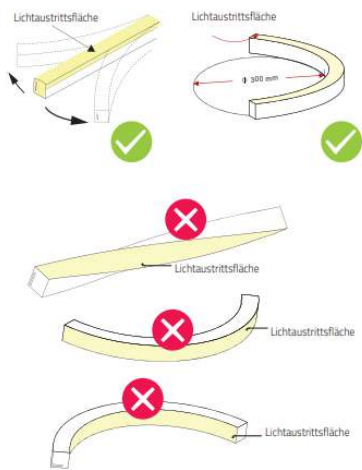

Example:

Titanium TVQ 2400k 9w IP67 (Custom length to suit project to be advised)

Customized length with sealed connectors on request.

***Bottom feed, End connection only for Butt join, continuous illumination**

Compatible Accessories (See Accessories data sheet for full details)

Note: Do not twist or bend against bend orientation on install

Bend Orientation