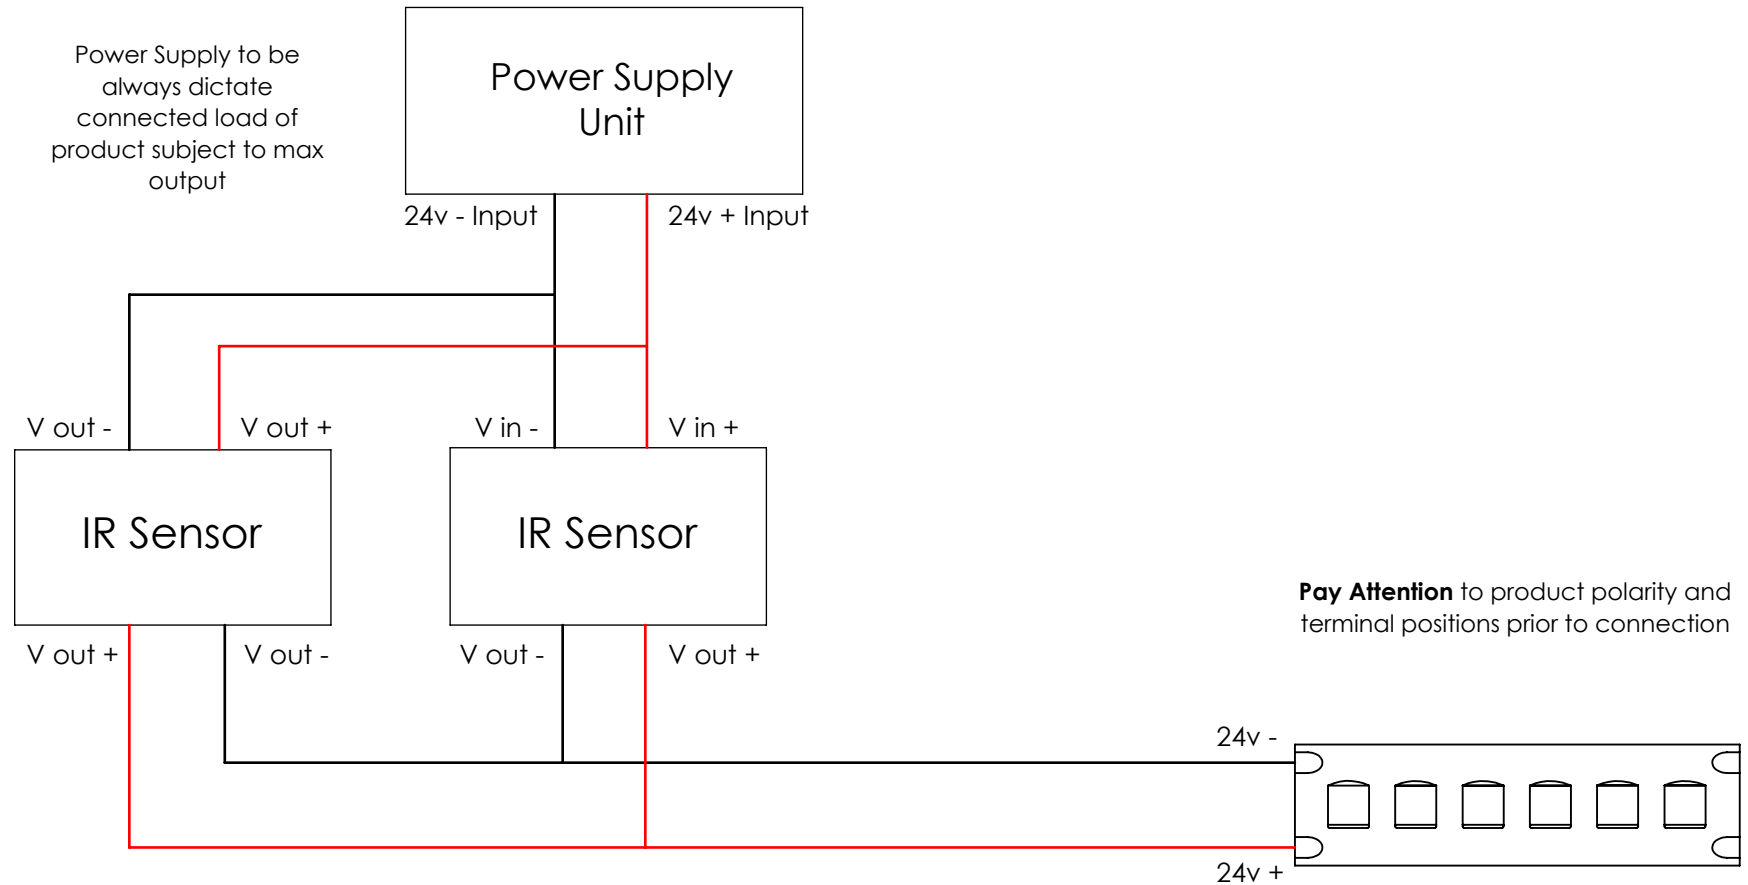

ARCHITECTURAL FX

Technicians of Light

Infra Red Sensor - AFX2211 (Low Voltage)

IF ANYTHING ON THIS DRAWING IS NOT CLEAR, PLEASE CONTACT ARCHITECTURAL FX