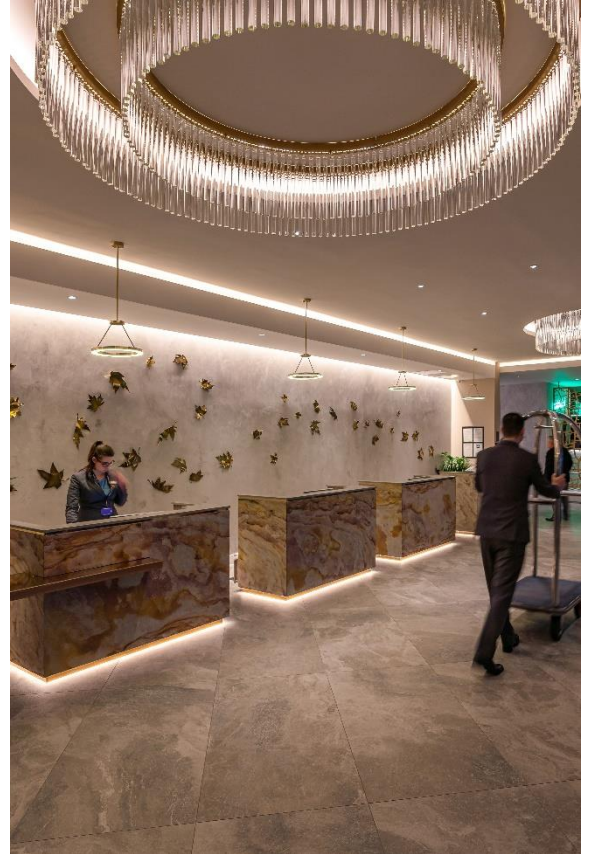

Integrate

COF IP20 (Homogenous)

General Information

- Flexible LED strip IP20 (IP65 on request)
- 24v DC Constant Voltage
- Beam angle: 120°
- CRI >90
- R9 >65
- Homogenous
- Cut Increments
4 W/m, 7 W/m or 10 W/m - 62.5 mm
9 W/m - 16.67mm
15 W/m - 45.45 mm
20 W/m - 38.46 mm
25 W/m - 50 mm
- Lifespan L70: ≥ 50,000 hours
- Dimmable – Mains (Triac) DALI, DMX, 0-10v
- Max Ambient operating temperature (7-10w/m 50°c)
- Integrate fixtures IP40
- 5 Year warranty

Note: x = Available on request, custom made to order

About the Light source:

24v, flexible LED strip with reflective, white surface and 3M adhesive tape on the back. Homogeneous light source for fixtures with Opal covers <15mm from LED to Opal cover. Bridgelux LEDs of the highest quality. 120° beam angle.