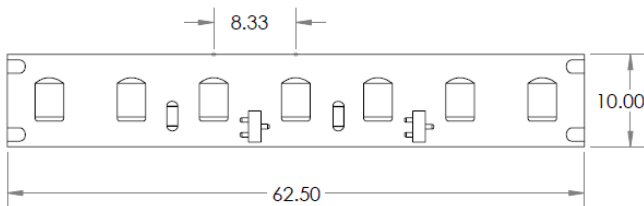

Integrate

Pro 90 112

General Information

- Flexible LED strip IP20
- 24v DC Constant Voltage
- Beam angle: 120°
- CRI >90
- R9 >50
- Increments 62.5mm
- LED pitch: 8.33mm
- Lifespan L70: ≥ 50,000 hours
- Dimmable – Mains (Triac) DALI, DMX, 0-10v
- Max Ambient operating temperature (4-14w/m 50°C, 19-24w/m 45°C, 33w/m 35°C)
- Available IP40, IP44
- 5 Year warranty