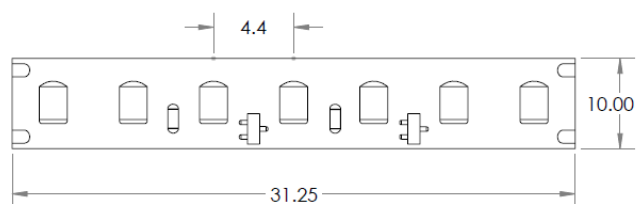

Integrate

Pro 90 224

General Information

- Flexible LED strip IP20
- 24v DC Constant Voltage
- Beam angle: 120°
- CRI >90
- R9 >50
- Increments 31.25mm
- LED pitch: 4.4mm
- Lifespan L70: ≥ 50,000 hours
- Dimmable – Mains (Triac) DALI, DMX, 0-10v
- Max Ambient operating temperature (9-14w/m 50°C, 19w/m 45°C)
- Available IP40, IP44
- 5 Year warranty