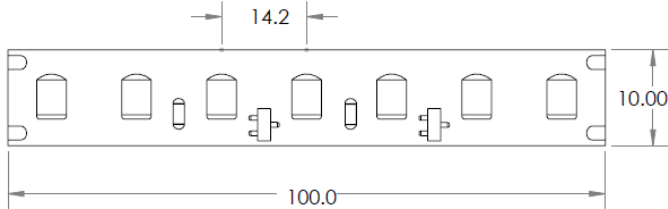

Integrate Pro 90 TW (Tunable White)

General Information

- Flexible LED strip IP20
- 24v DC Constant Voltage
- Beam angle: 120°
- CRI >90
- R9 >55
- Increments 100mm
- LED pitch: 14.2mm (CW-CW, WW-WW)
- Lifespan L70: ≥ 50,000 hours
- Dimmable – Mains (Triac) DALI, DMX, 0-10v
- Max Ambient operating temperature (9-19w/m 50°C, 33-48w/m 35°C)
- Available IP40, IP44
- 5 Year warranty

Integrate LED Code	CCT	9w/m	19w/m	33w/m	48w/m
		lm/m	lm/m	lm/m	lm/m
Pro 90 TW	2200-3500k	1110	2090	3398	4627
Pro 90 TW	2200-4000k	1110	2090	3398	4627

Note: -40% light loss with Opal cover

About the Light source:

24v, flexible LED strip with reflective, white surface and 3M adhesive tape on the back. Homogeneous light source for fixtures with Opal covers <15mm from LED to Opal cover. Osram LEDs of the highest quality. 120° beam angle.