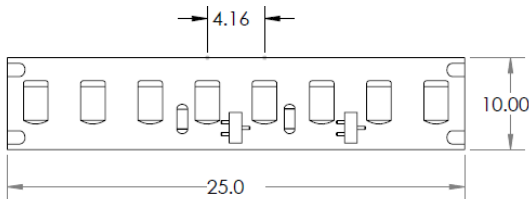

### General Information

- Flexible LED strip IP20
- 24v DC Constant Voltage
- Beam angle: 120°
- CRI >95
- R9 >90
- Increments 25mm
- LED Pitch: 4.16mm
- Lifespan L80: ≥ 50,000 hours
- Dimmable – Mains (Triac) DALI, DMX, 0-10v
- Max Ambient operating temperature (3-14.4w/m 50°C, 16.4-20w/m 45°C)
- Integrate fixtures IP40, IP44
- **10 Year warranty**