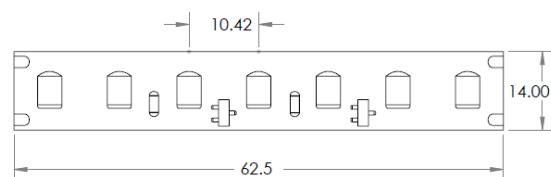

Integrate RGB

General Information

- Flexible LED strip IP20
- 24v DC Constant Voltage
- Beam angle: 120°
- RGB
- Increments 62.5mm
- LED Pitch: 10.42mm
- Lifespan L70: ≥ 60,000 hours
- Dimmable – Dali, DMX
- Max Ambient operating temperature 40°C
- Integrate fixtures IP40, IP44
- **5 Year warranty**

LED Increment 62.5mm LED Pitch 10.42

Integrate LED Code	w/m	lm/m
RGB 17	17	568
RGB 28	28	948

Note: -40% light loss with Opal cover

About the Light source:

24v, flexible LED strip with reflective, white surface and 3M adhesive tape on the back. Homogeneous light source for fixtures with Opal covers <15mm from LED to Opal cover. Bridgelux LEDs of the highest quality. 120° beam angle.