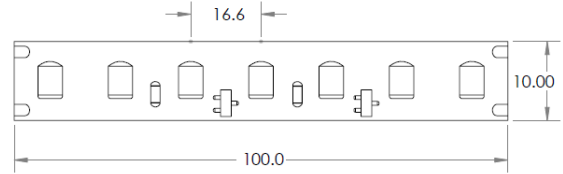

Integrate RGB W

General Information

- Flexible LED strip IP20
- 24v DC Constant Voltage
- Beam angle: 120°
- CRI >95
- R9 >90
- Increments 62.5mm
- LED Pitch: 10.42mm
- Lifespan L70: ≥ 36,000 hours
- Dimmable – Dali, DMX
- Max Ambient operating temperature (22w/m 45°C)
- Integrate fixtures IP40, IP44
- **5 Year warranty**

14w & 18w/m LED Increment 100mm LED Pitch 16.6mm

22w/m LED Increment 62.5mm LED Pitch 10.42mm

Integrate LED Code	CCT	14w/m	18w/m	22w/m
		lm/m	lm/m	lm/m
RGB W	2400k	360	655	985
RGB W	2700k	391	681	1037
RGB W	3000k	415	700	1068