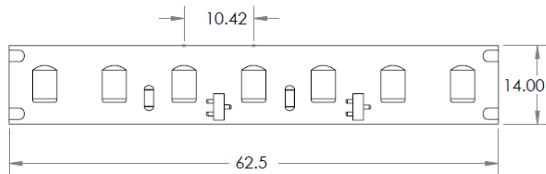

Integrate RGB W

General Information

- Flexible LED strip IP20
- 24v DC Constant Voltage
- Beam angle: 120°
- CRI >95
- R9 >90
- Increments 62.5mm
- LED Pitch: 10.42mm
- Lifespan L70: ≥ 36,000 hours
- Dimmable – Dali, DMX
- Max Ambient operating temperature (22w/m 45°C)
- Integrate fixtures IP40, IP44
- **5 Year warranty**

14w & 18w/m LED Increment 100mm LED Pitch 16.6mm

22w/m LED Increment 62.5mm LED Pitch 10.42mm

Integrate LED Code	CCT	14w/m	18w/m	22w/m
		lm/m	lm/m	lm/m
RGB W	2400k	360	655	985
RGB W	2700k	391	681	1037
RGB W	3000k	415	700	1068