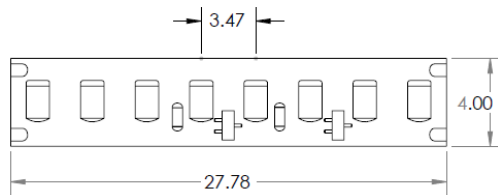

Integrate Slim

General Information

- Flexible LED strip IP20
- 24v DC Constant Voltage
- Beam angle: 120°
- CRI >90
- R9 >65
- Increments 27.78mm
- LED Pitch: 3.4mm
- LED Increment and pitch dependent on Power p/m
- Lifespan L70: ≥ 50,000 hours
- Dimmable – Mains (Triac) DALI, DMX, 0-10v
- Max Ambient operating temperature 50°c)
- Integrate fixtures IP40, IP44
- For use with Slim series profiles only
- 6/6, 8/9, 21/9, 8A8
- 5 Year warranty

24v, flexible LED strip with reflective, white surface and 3M adhesive tape on the back. Homogeneous light source for Slim series fixtures Bridgelux LEDs of the highest quality. 120° beam angle.

“One Bin Only” within 3 MacAdam