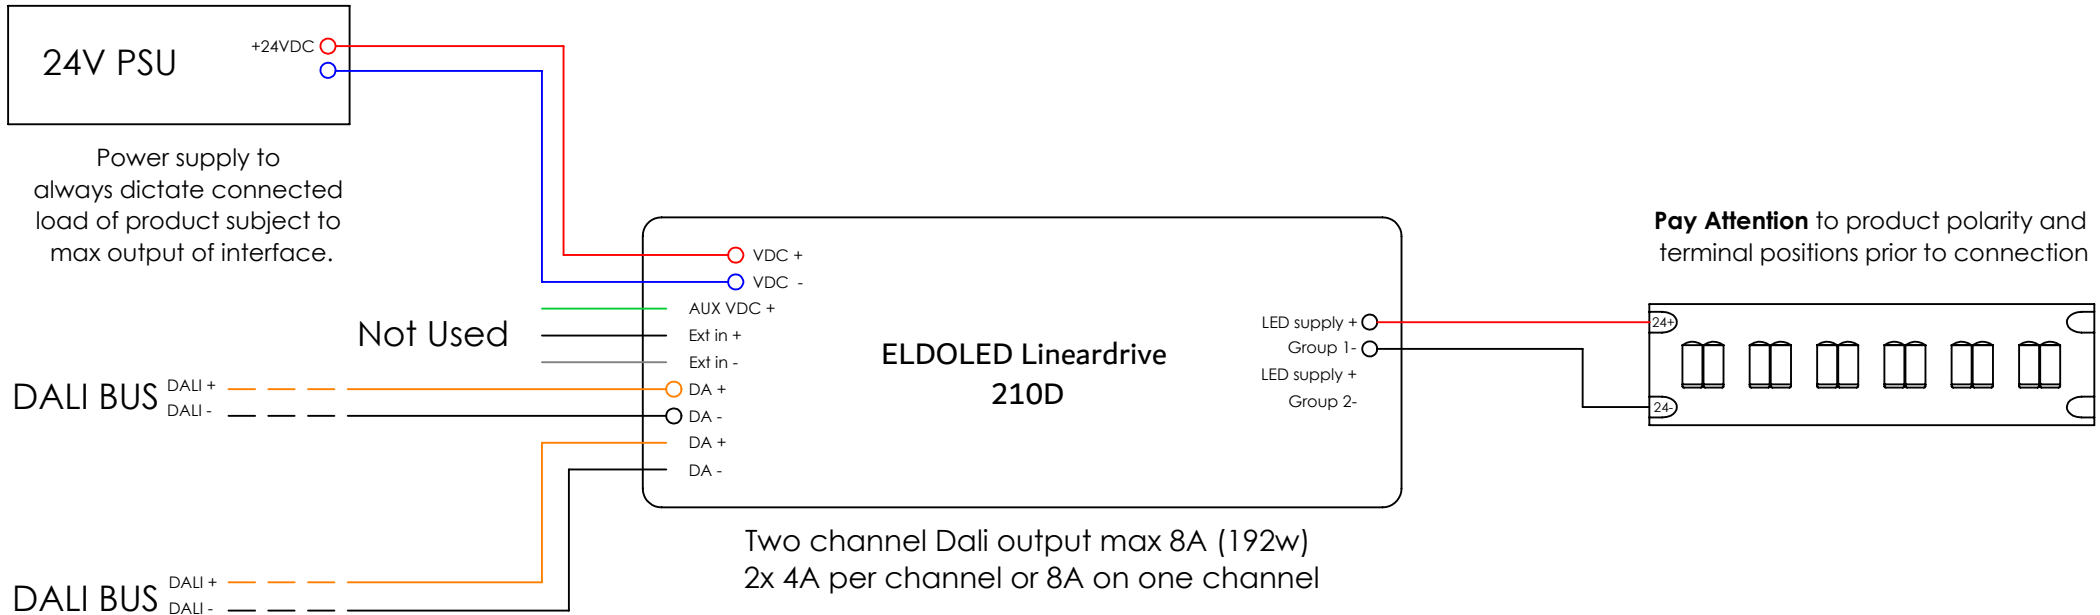

ARCHITECTURAL FX

Technicians of Light

240-24v DC Power Supply
Recommended to load
90%of max power ECP
or HLG Series

IF ANYTHING ON THIS DRAWING IS NOT CLEAR, PLEASE CONTACT ARCHITECTURAL FX