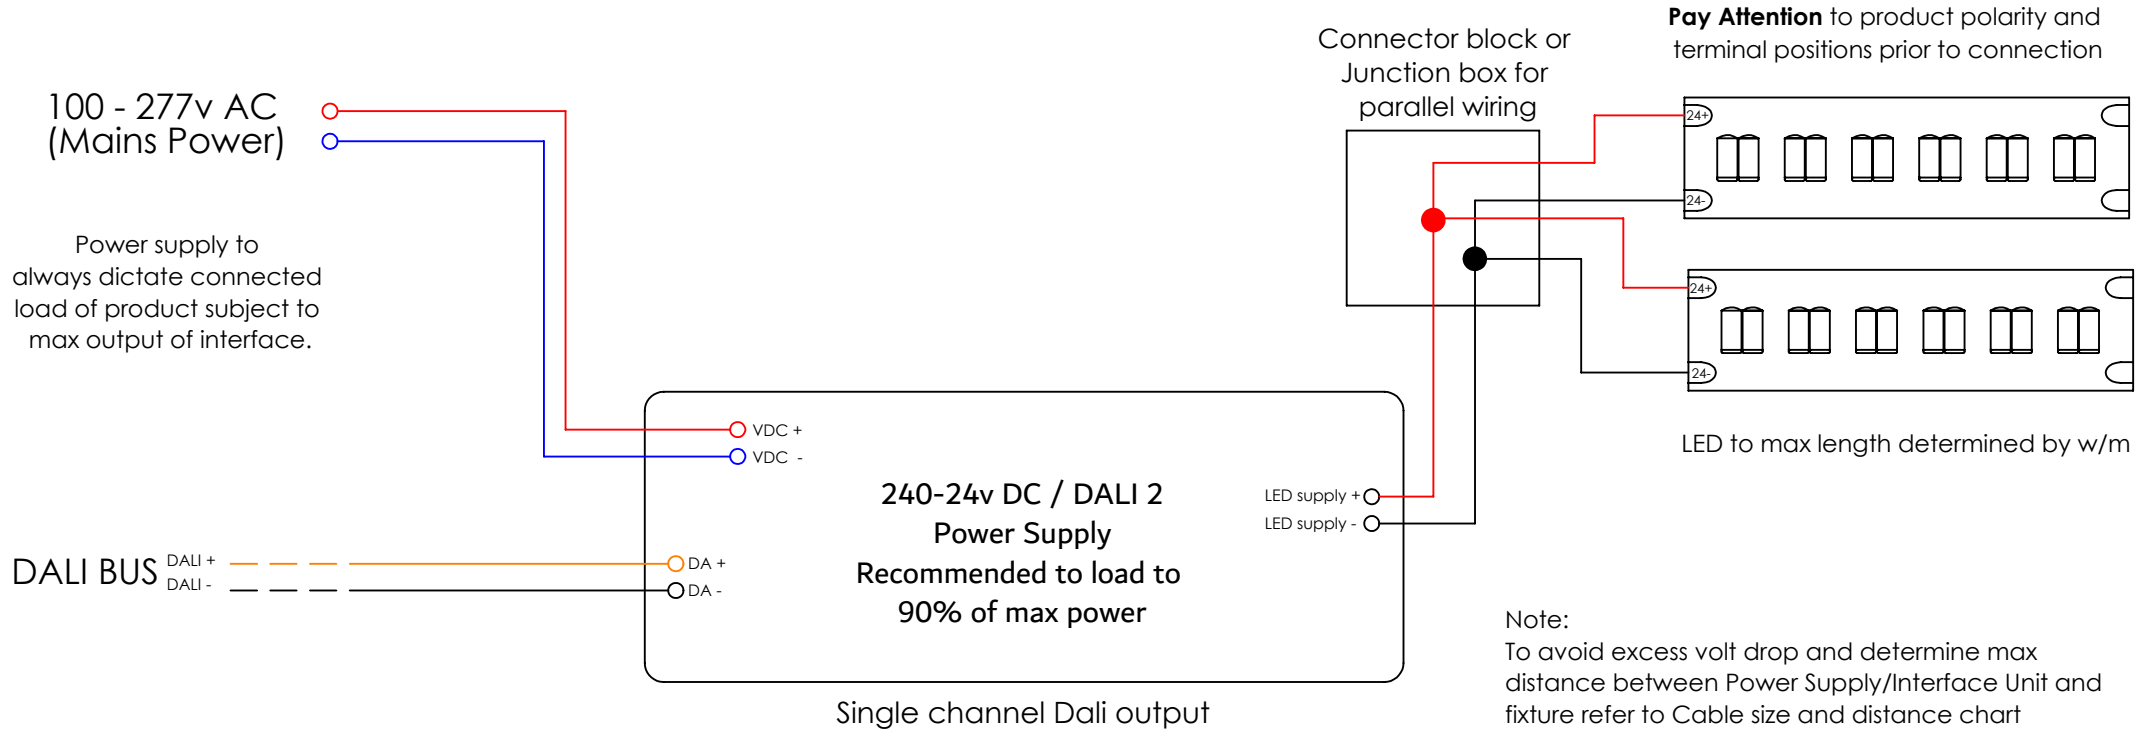

ARCHITECTURAL FX

Technicians of Light

IF ANYTHING ON THIS DRAWING IS NOT CLEAR, PLEASE CONTACT ARCHITECTURAL FX

Architectural FX Unit 16, The Business Centre, Molly Millars Lane, Wokingham, RG41 2QY

T +44 (0) 1344291536