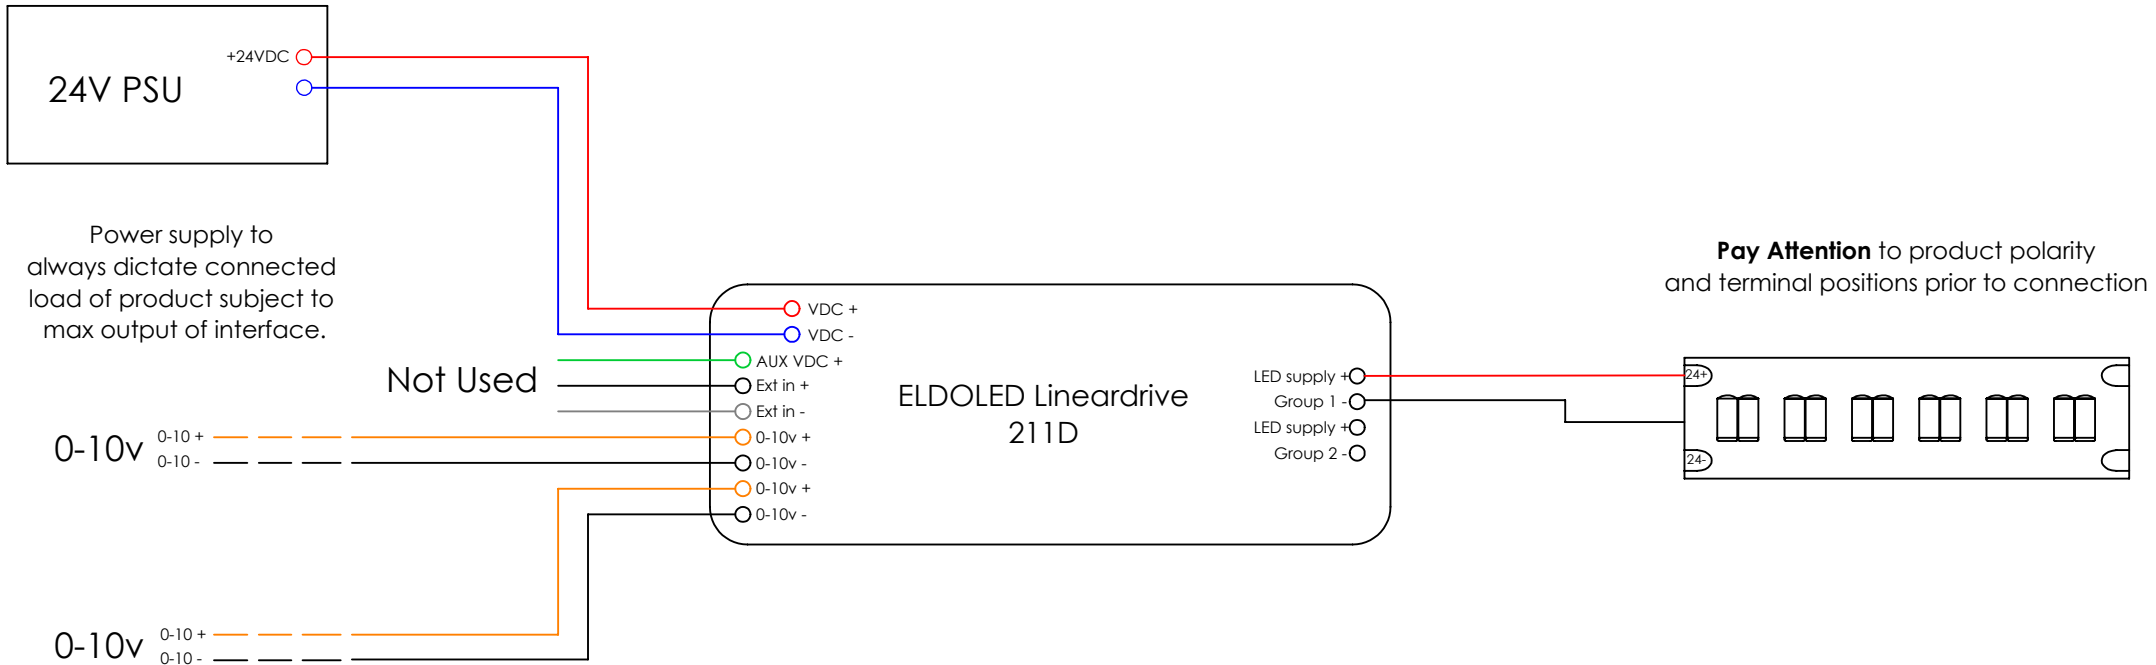

ARCHITECTURAL FX

Technicians of Light

240-24v DC Power Supply
 Recommended to load
 to 90% max power ECP
 or HLG Series

IF ANYTHING ON THIS DRAWING IS NOT CLEAR, PLEASE CONTACT ARCHITECTURAL FX