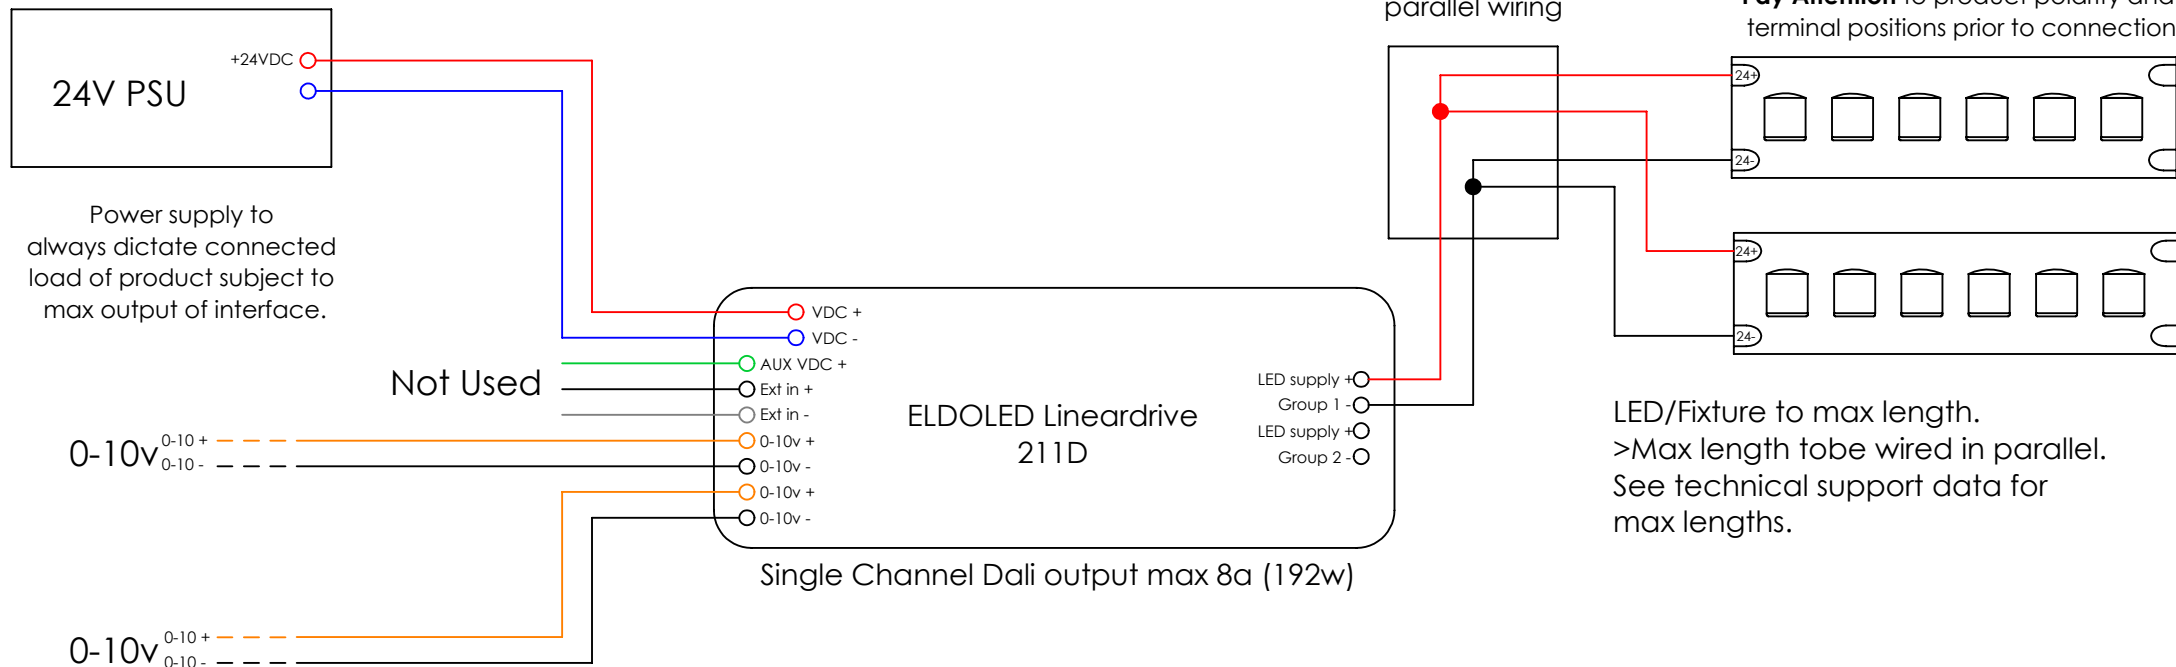

ARCHITECTURAL FX

Technicians of Light

240-24v DC Power Supply Recommended to load to 90% max power ECP or HLG Series

IF ANYTHING ON THIS DRAWING IS NOT CLEAR, PLEASE CONTACT ARCHITECTURAL FX