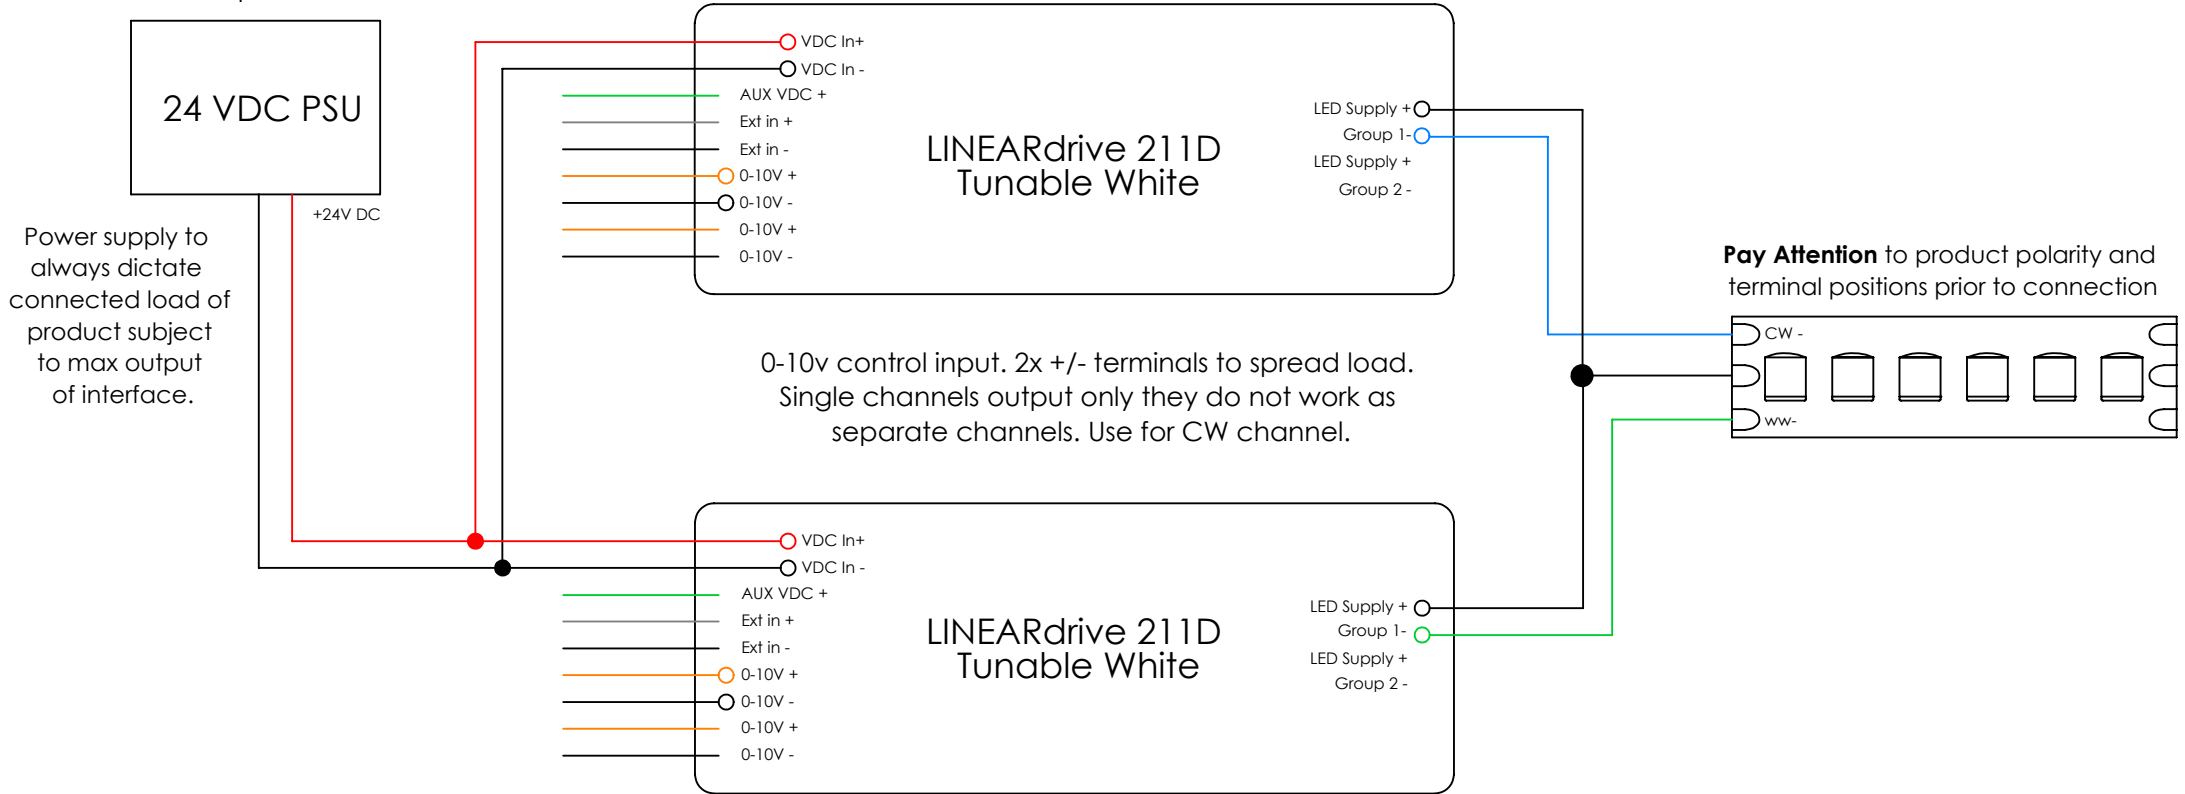

ARCHITECTURAL FX

Technicians of Light

240-24v DC Power Supply Recommended to load to 90% max power ECP or HIG Series.

IF ANYTHING ON THIS DRAWING IS NOT CLEAR, PLEASE CONTACT ARCHITECTURAL FX