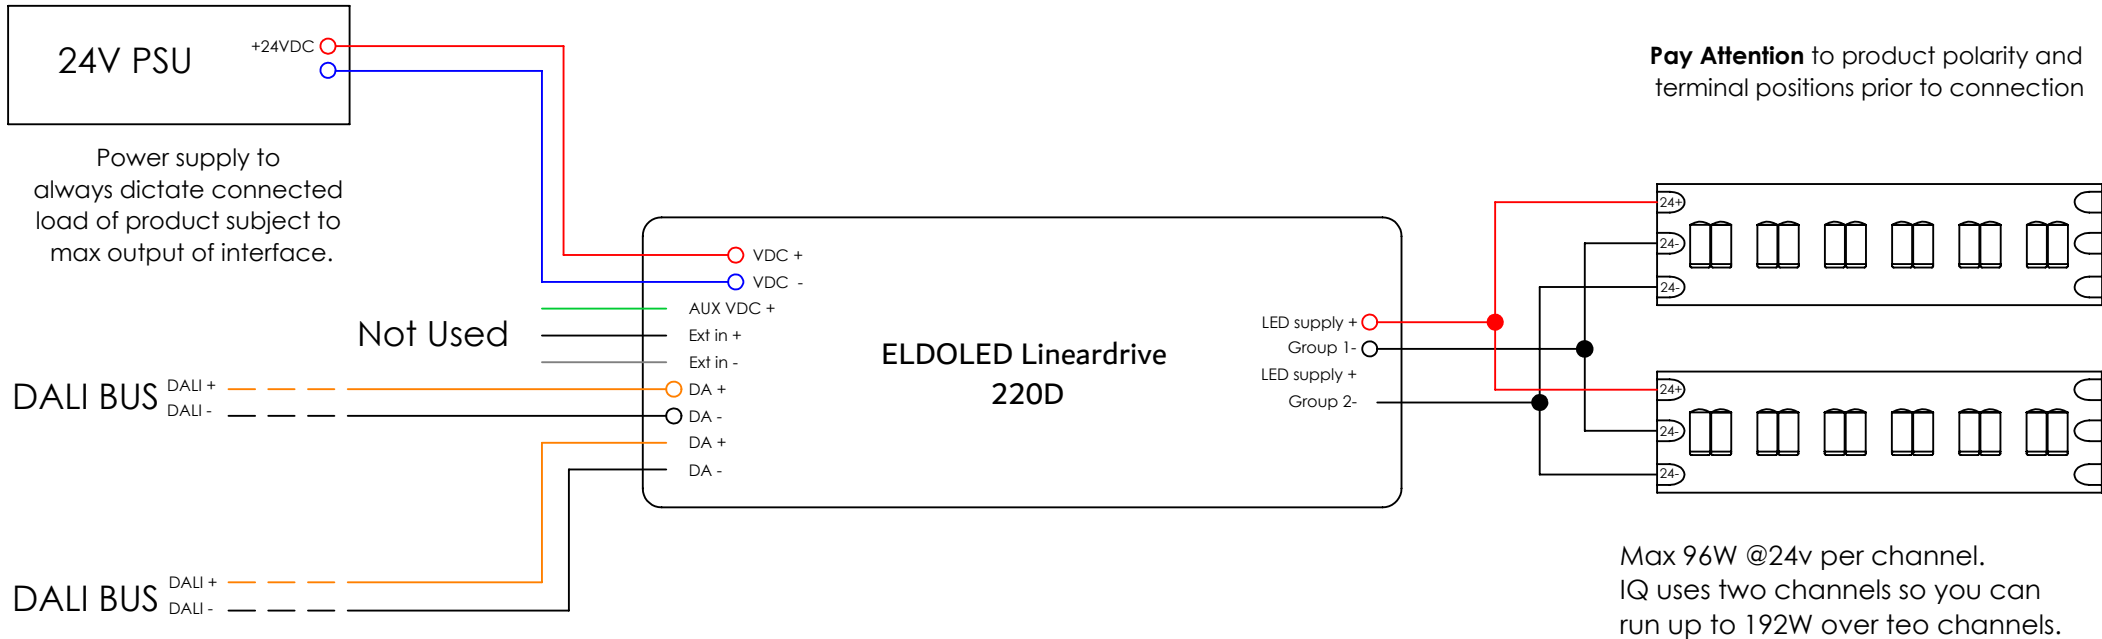

# ARCHITECTURAL FX

Technicians of Light

240-24v DC Power Supply  
Recommended to load  
to 90% max power ECP  
or HLG Series

**IF ANYTHING ON THIS DRAWING IS NOT CLEAR, PLEASE CONTACT ARCHITECTURAL FX**