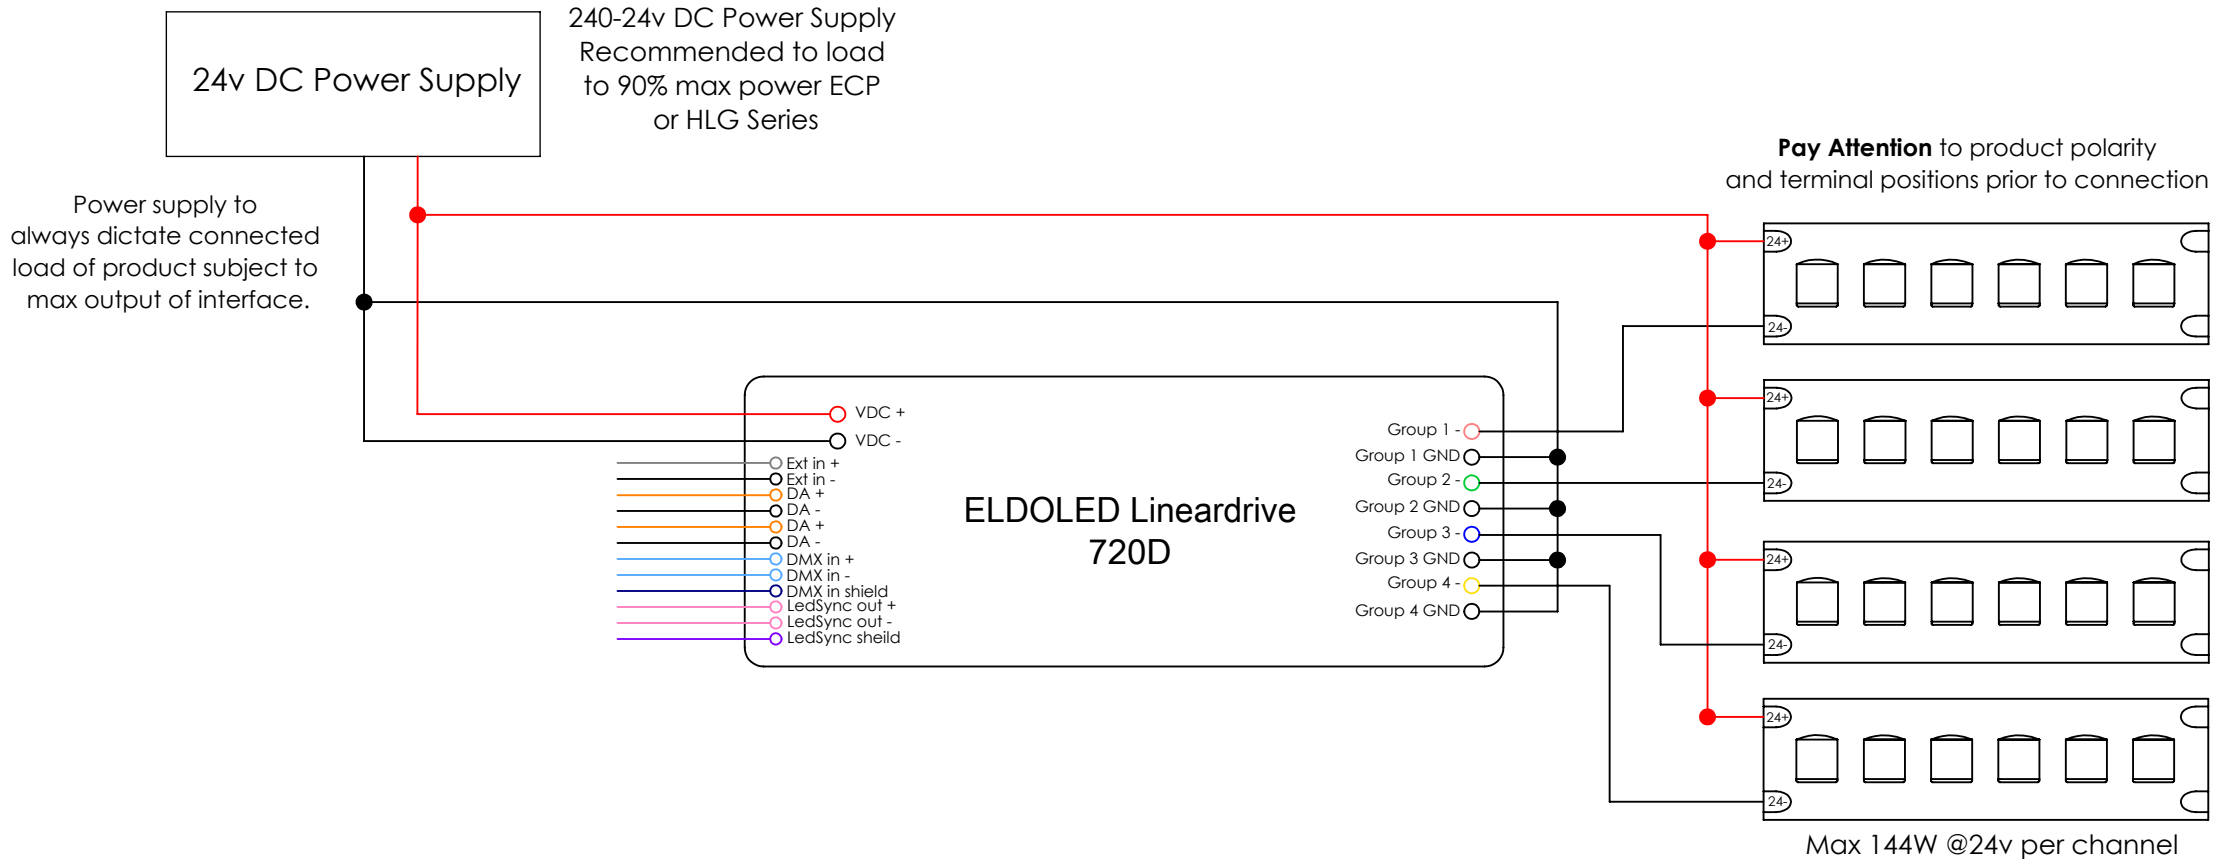

# ARCHITECTURAL FX

Technicians of Light

**IF ANYTHING ON THIS DRAWING IS NOT CLEAR, PLEASE CONTACT ARCHITECTURAL FX**

Architectural FX Unit 16, The Business Centre, Molly Millars Lane, Wokingham, RG41 2QY