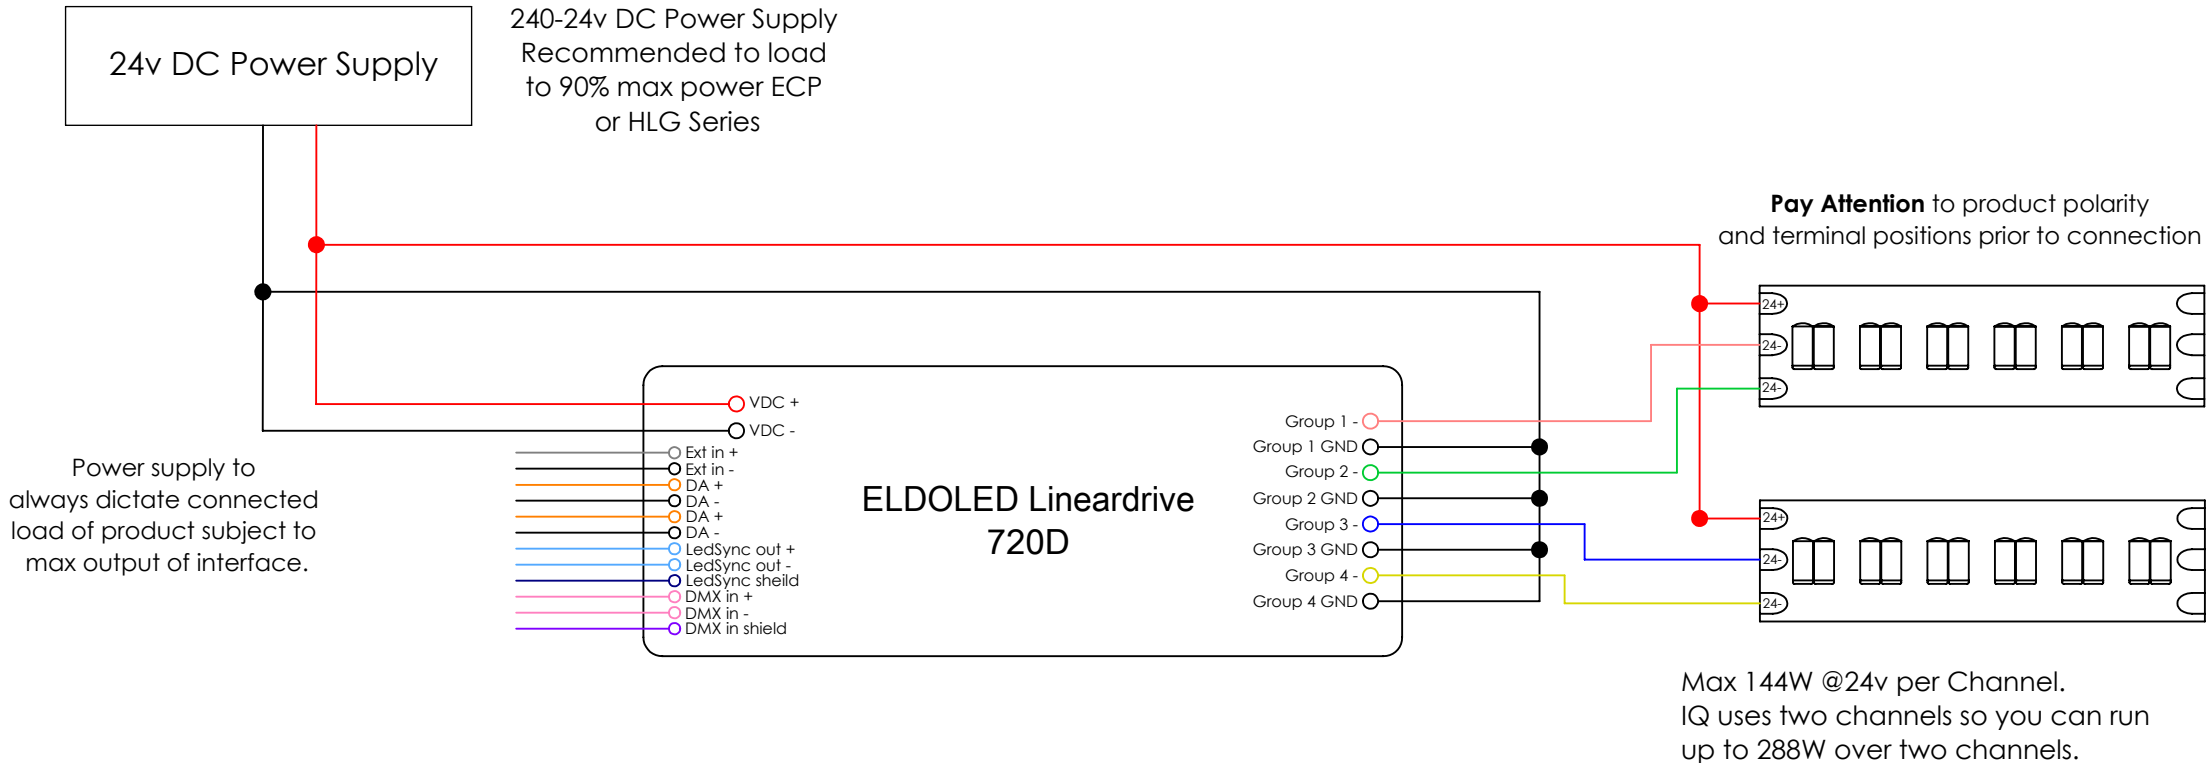

# ARCHITECTURAL FX

Technicians of Light

**IF ANYTHING ON THIS DRAWING IS NOT CLEAR, PLEASE CONTACT ARCHITECTURAL FX**

Architectural FX Unit 16, The Business Centre, Molly Millars Lane, Wokingham, RG41 2QY