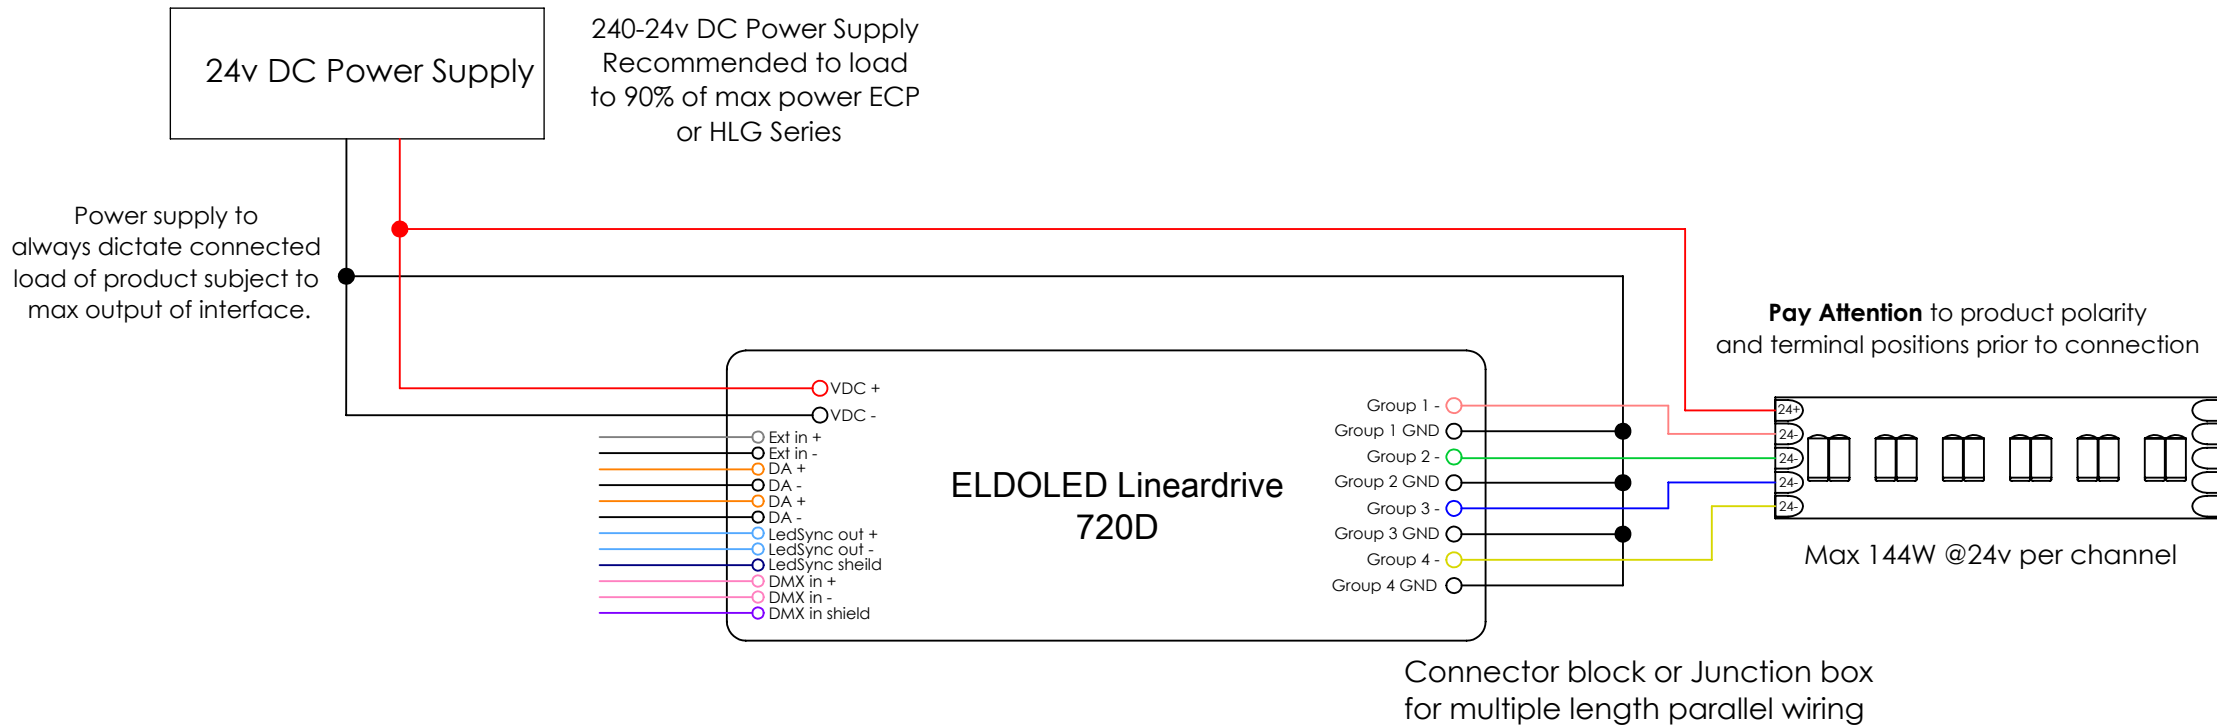

ARCHITECTURAL FX

Technicians of Light

IF ANYTHING ON THIS DRAWING IS NOT CLEAR, PLEASE CONTACT ARCHITECTURAL FX

Architectural FX Unit 16, The Business Centre, Molly Millars Lane, Wokingham, RG41 2QY

T +44 (0) 1344291536