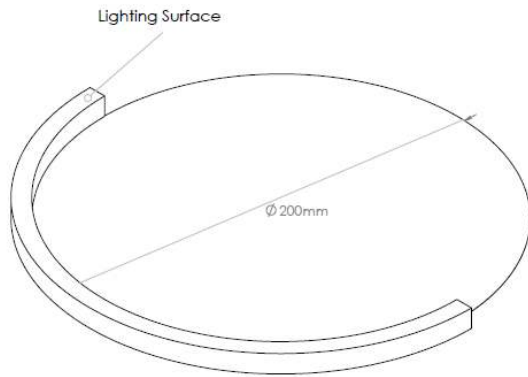

Installation information and product section (Installation instructions available upon request)

**SVQ
Side Bend**

IP54 Glued cap-top outlet

IP54 Metal cap-top outlet