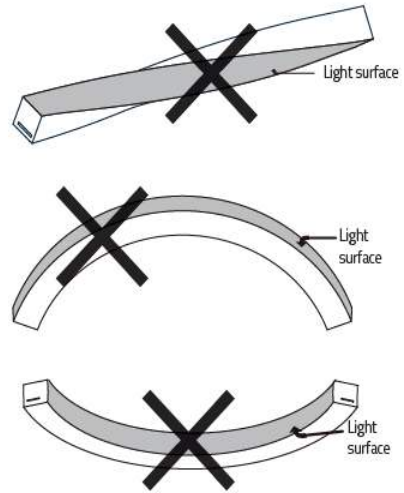

(Example full Luminaire Reference: Neon 0306 2700k 7.2w IP67)

Customized length with sealed connectors on request.

Type of connection				
connection	ST - straight	SU - bottom	SL - side left	SR - side right

*IP20 quick connects available, along with quick seal end entry connections from stock

Compatible Accessories (See Accessories data sheet for full details)

Aluminium profile white 	Aluminium profile, black 	Aluminium profile, collar 	Aluminium profile 	PVC profile 
---	---	--	---	--

Installation information and product section (Installation instructions available upon request)

**SVQ
Side Bend**

IP54 Glued cap-top outlet

IP54 Metal cap-top outlet