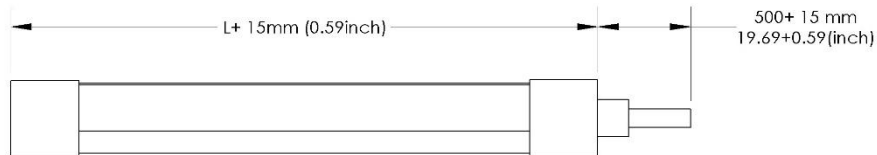

IP54 Glued cap-top outlet