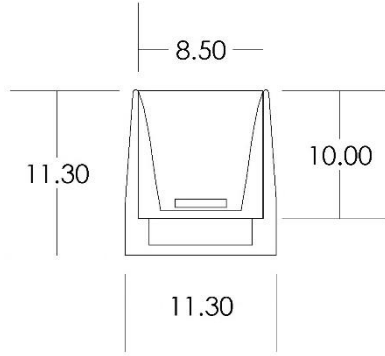

Installation information and product section (Installation instructions available upon request)

**SVQ
Side Bend**