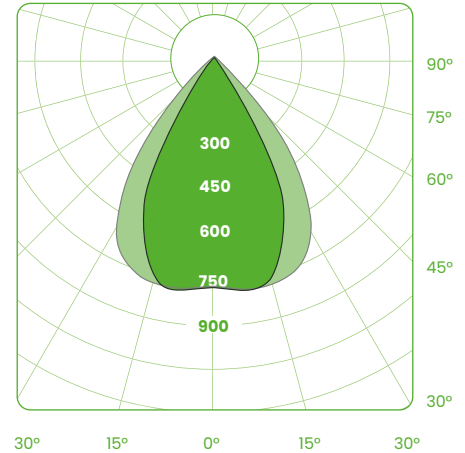

Austauschbares Leuchtmittel LTwo®
Replaceable illuminant LTtwo®

Präsenzmelder
Presence detector

Fernbedienung
Remote control

Schnittstelle
Charger

produkteigenschaften / product features

LED Leuchtmittel / Illuminant LED

APL LTwo® - Weiss / White / Veränderbares Weiss / Tunable white

Montageart / Mounting type

Schreibtisch - freistehend / Desk - Stand alone

Lichtverteilung / Light distribution

Batwing wide

Lichtstrom Leuchte / Luminaire luminous flux

797 lm @842 mm / 1328 lm @1402 mm (schwarz / black)
1026 lm @842 mm / 1710 lm @1402 mm (weiss / white)

Farbtemperatur / Color temperature

3000K oder / or 4000K

Leistung / Power

10,8 Watt (LTwo® 842 mm) 17,1 Watt (LTwo® 1402 mm)

Farbwiedergabeindex (CRI) / Color rendering index (CRI)

>90

Geeignet für Bildschirmarbeitsplätze / Suitable for VDU workstations UGR

Ja / yes - DIN-EN 12464-1 konform / compliant

UGR

<16

Nennspannung / Rated voltage

220-240V

Netzfrequenz / Mains frequency

50-60 HZ

Oberfläche / Surface

Weiß (pulverbeschichtet) / white (powder coated);
Schwarz, Champagner-Bronze (eloxiert) / black, champagne-bronze (anodized)

Steuerung / Control

Fernbedienung Dimm-Rad / Remote dimm-wheel

Gehäusematerial / Material of the housing

Aluminium / aluminum

Steuergerät inklusive / Control gear included

Ja - erfordert zusätzliche Batterien (2x AAA) / yes - requires extra batteries (2x AAA)

Schutzklasse / Protection class

IP20

Anzahl Lampen / Number of lamp

1 x APL LTtwo®

Energieeffizienz LTtwo® / Energy efficiency LTtwo®

Schwarz / black 78 lm/W, Weiß / white 100 lm/W

Dimmbar / Dimmable

Ja - separates Dimm-Rad (inklusive) / yes - separate dimm-wheel (included)

Art des Dimmens / Type of dimming

Dimm-Rad (PWM) / dimm-wheel (PWM)

Material des Blendschutzes / Material of the anti-glare

Kunststoff / plastic - Weiß / white: ASA; Schwarz / black: ABS

Länge des Anschlusskabels / Length of connecting cable

1,5 m

Leuchtenkopf drehbar / Luminaire head rotatable

Ja - max. 20° vorwärts und rückwärts in 5° Schritten
yes - max. 20° forward and backward in 5° steps

Achtung: Alle optischen und elektronischen Daten haben eine Toleranz von +/- 10%. / **Attention:** all optical and electronic data have a tolerance of +/- 10%.

apl

All Purpose Lighting
Lahnstraße 30
45478 Mülheim a. d. Ruhr
Germany

+49 / (0)208 2077400
info@apl.ag
apl.ag

Architectural FX

Unit 16, The Business
Center, Molly Millars Lane,
Wokingham, RG41 2QY

+44(0)1344291536
sales@architecturalfx.co.uk
www.architecturalfx.co.uk

apl the ideal light