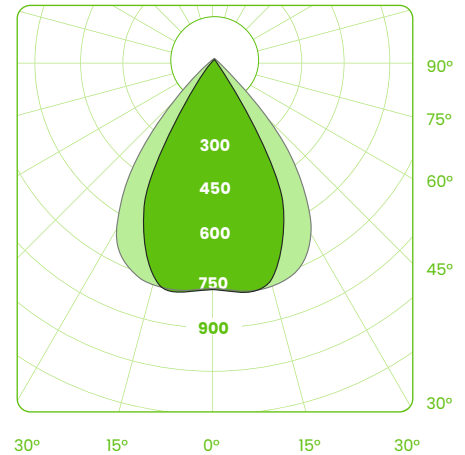

Austauschbares Leuchtmittel LTwo®
Replaceable illuminant LTtwo®

Präsenzmelder
Presence detector

Fernbedienung
Remote control

Schnittstelle
Charger

produkteigenschaften / product features

LED Leuchtmittel / Illuminant LED

APL LTtwo® - Weiss / White / Veränderbares Weiss / Tunable white

Montageart / Mounting type

Schreibtisch - Klemmversion / Desk - Clamp Version

Lichtverteilung / Light distribution

Batwing wide

Lichtstrom Leuchte / Luminaire luminous flux

797 lm @842 mm / 1328 lm @1402 mm (schwarz / black)
1026 lm @842 mm / 1710 lm @1402 mm (weiss / white)

Farbtemperatur / Color temperature

3000K oder / or 4000K

Leistung / Power

10,8 Watt (LTtwo® 842 mm) 17,1 Watt (LTtwo® 1402 mm)

Farbwiedergabeindex (CRI) / Color rendering index (CRI)

>90

Geeignet für Bildschirmarbeitsplätze / Suitable for VDU workstations UGR

Ja / yes - DIN-EN 12464-1 konform / compliant

UGR

<16

Nennspannung / Rated voltage

220-240V

Netzfrequenz / Mains frequency

50-60 HZ

Oberfläche / Surface

Weiß (pulverbeschichtet) / white (powder coated);
Schwarz, Champagner-Bronze (eloxiert) / black, champagne-bronze (anodized)

Steuerung / Control

Fernbedienung Dimm-Rad / Remote dimm-wheel

Gehäusematerial / Material of the housing

Aluminium / aluminum

Steuergerät inklusive / Control gear included

Ja - erfordert zusätzliche Batterien (2x AAA) / yes - requires extra batteries (2x AAA)

Schutzklasse / Protection class

IP20

Anzahl Lampen / Number of lamp

1 x APL LTtwo®

Energieeffizienz LTtwo® / Energy efficiency LTtwo®

Schwarz / black 78 lm/W, Weiß / white 100 lm/W

Dimmbar / Dimmable

Ja - separates Dimm-Rad (inklusive) / yes - separate dimm-wheel (included)

Art des Dimmens / Type of dimming

Dimm-Rad (PWM) / dimm-wheel (PWM)

Material des Blendschutzes / Material of the anti-glare

Kunststoff / plastic - Weiß / white: ASA; Schwarz / black: ABS

Länge des Anschlusskabels / Length of connecting cable

1,5 m

Leuchtenkopf drehbar / Luminaire head rotatable

Ja - max. 20° vorwärts und rückwärts in 5° Schritten
yes - max. 20° forward and backward in 5° steps

Achtung: Alle optischen und elektronischen Daten haben eine Toleranz von +/- 10%. / **Attention:** all optical and electronic data have a tolerance of +/- 10%.

apl

All Purpose Lighting
Lahnstraße 30
45478 Mülheim a. d. Ruhr
Germany

+49 / (0)208 2077400
info@apl.ag
apl.ag

Architectural FX

Unit 16, The Business
Center, Molly Millars Lane,
Wokingham, RG41 2QY

+44(0)1344291536
sales@architecturalfx.co.uk
www.architecturalfx.co.uk

apl the ideal light