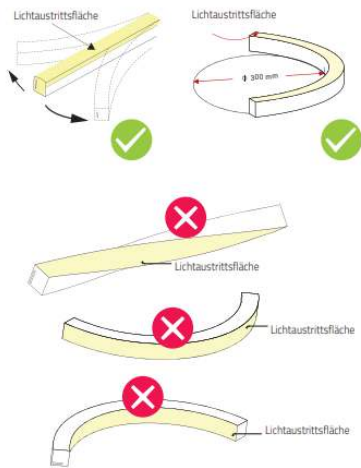

Example:

Titanium TVQ 2400k 9w IP67 (Custom length to suit project to be advised)

Customized length with sealed connectors on request.

***Bottom feed, End connection only for Butt join, continuous illumination**

Compatible Accessories (See Accessories data sheet for full details)

Note: Do not twist or bend against bend orientation on install

Bend Orientation