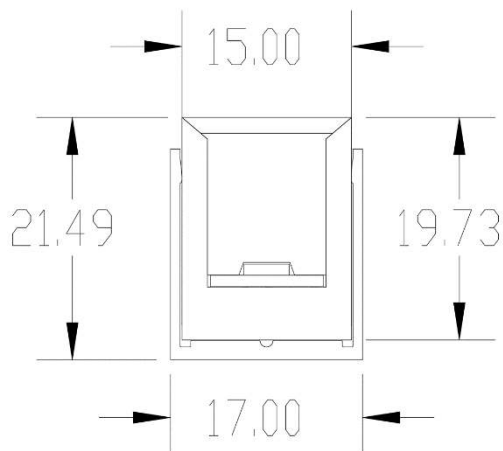

Bend Orientation