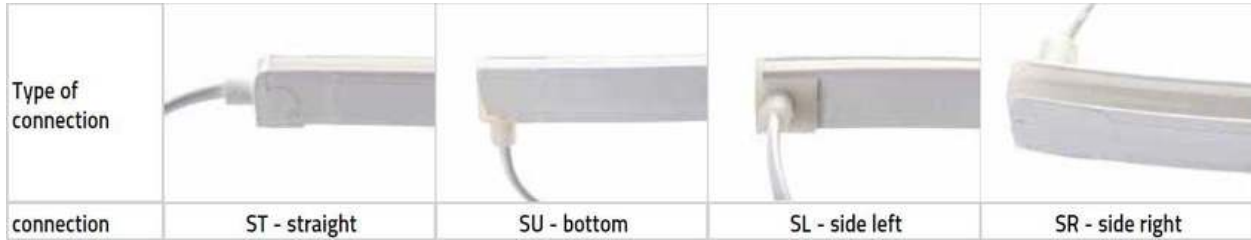

Generic Product	Product Type	Bend Orientation	Colour (Finished CCT)	w/m	Mounting Accessory	Cable Entry
Steam	SVQ White	Side	2000 - 3200k	6w	MC - 50mm Clip MP – Mounting Profile	End (Standard) Side Left - SL Side Right – SR Rear - R

Example:

Sauna SVQ TW 2000 - 3200k 6w MC E (Custom length to suit project to be advised)

Customized length with sealed connectors on request.