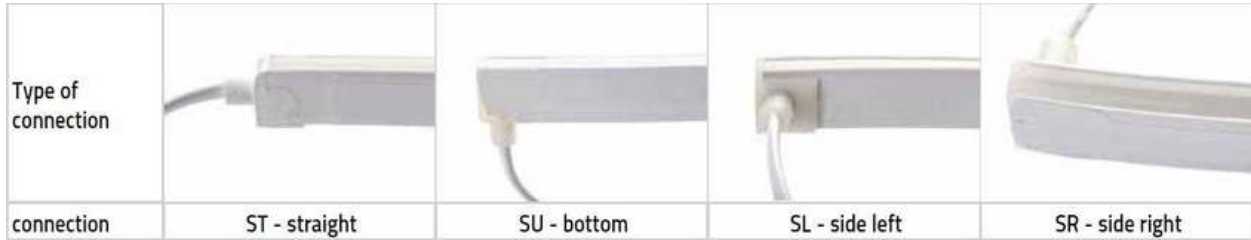

Generic Product	Product Type	Bend Orientation	Colour (Finished CCT)	w/m	Mounting Accessory	Cable Entry
Steam	SVQ White	Side	2200k	6w	MC - 50mm Clip	End (Standard)
Steam	SVQ White	Side	2400k	6w	MP – Mounting Profile	Side Left - SL
Steam	SVQ White	Side	2700k	6w		Side Right – SR
Steam	SVQ White	Side	3000k	6w		Rear - R
Steam	SVQ White	Side	4000k	6w		

Example:

Sauna SVQ 2700k 6w MC E (Custom length to suit project to be advised)

Customized length with sealed connectors on request.