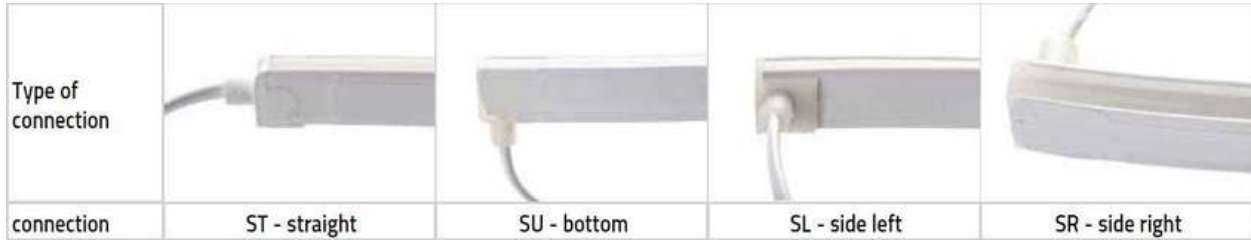

Generic Product	Product Type	Bend Orientation	Colour (Finished CCT)	w/m	Mounting Accessory	Cable Entry
Steam	TVQ White	Top	2000 - 3200k	6w	MC - 50mm Clip	End (Standard)
					MP – Mounting Profile	Side Left - SL
						Side Right – SR
						Rear - R

Example:

Sauna TVQ TW 2000 - 3200k 6w MC E (Custom length to suit project to be advised)

Customized length with sealed connectors on request.