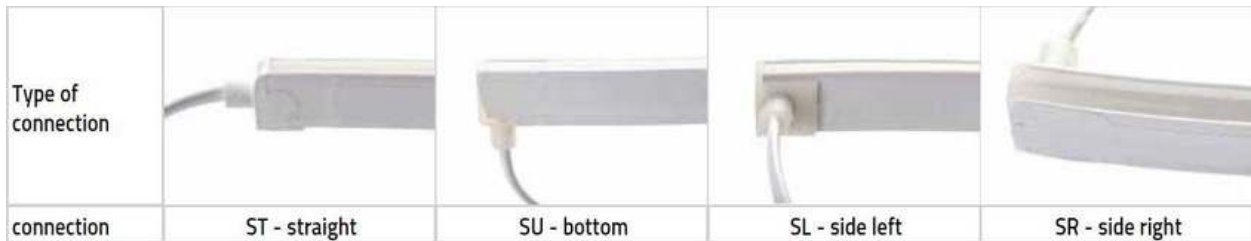

Generic Product	Product Type	Bend Orientation	Colour (Finished CCT)	w/m	Mounting Accessory	Cable Entry
Steam	TVQ White	Top	2200k 2400k	6w	MC - 50mm Clip	End (Standard)
Steam	TVQ White	Top	2700k 3000k	6w	MP – Mounting Profile	Side Left - SL
Steam	TVQ White	Top	4000k	6w		
Steam	TVQ White	Top		6w		Side Right – SR
Steam	TVQ White	Top		6w		Rear - R

Example:

Sauna TVQ 2700k 6w MC E (Custom length to suit project to be advised)

Customized length with sealed connectors on request.