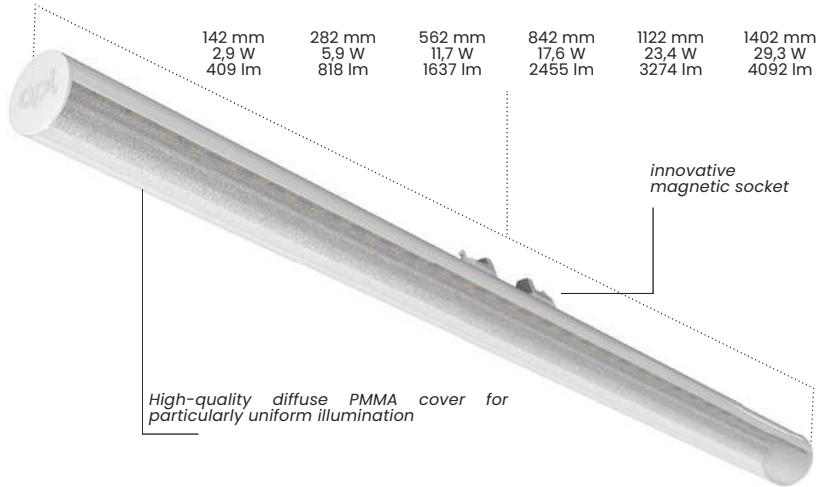

## constant voltage 48V – 20 watt/m

Ø 16,4 mm

total height  
21,6 mm

142 mm  
2,9 W  
409 lm

282 mm  
5,9 W  
818 lm

562 mm  
11,7 W  
1637 lm

842 mm  
17,6 W  
2455 lm

1122 mm  
23,4 W  
3274 lm

### product description

LTwo® - Light Tube with Optics. High-quality diffuse cover with max. 4,092 lumen, based on the modular, miniaturised LTwo® light source/luminaire system with 13 high-quality precision optics and extensive accessories, for all lighting applications. Coded socket, for safe operation of lamp luminaires with different operating currents in Constant Voltage or Constant Current. Very environmentally friendly due to minimal use of material (180g/m), interchangeability, recyclability and high efficiency (up to 180 lm/W).

- LTwo® diffuse - Constant Voltage 48V - 20W/m with 16.4 mm diameter.
- Available in black (RAL9005) and white (RAL9016)
- Lengths: 142 mm, 282 mm, 562 mm, 842 mm, 1122 mm, 1402 mm
- Watts: 2,9 W; 5,9 W; 11,7 W; 17,6 W; 23,4 W; 29,3 W
- Lumen @5000K: 409 lm, 818 lm, 1,637 lm, 2,455 lm, 3,274 lm, 4,092 lm
- Optical efficiency: 82 % (BB), 93 % (WW)
- UGR of 22.9 / 26.1 (BB), 23.7 / 26.1 (WW) @1,000lm
- Ideal for efficient ambient lighting with high uniformity
- Optimally suited for buildings and material integration of all kinds
- Dimmable (PWM)

### Dimensions

16,4 mm diameter