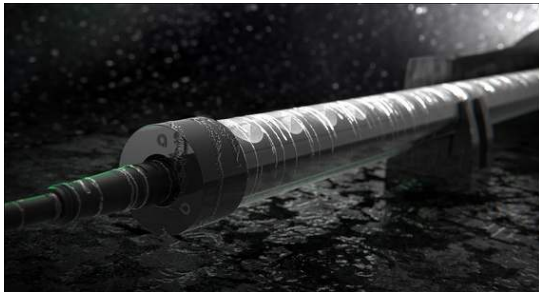

## constant voltage 48V – 20 watt/m

Ø 16,4 mm

total height  
21,6 mm

142 mm  
2,9 W  
409 lm

282 mm  
5,9 W  
818 lm

562 mm  
11,7 W  
1637 lm

842 mm  
17,6 W  
2455 lm

1122 mm  
23,4 W  
3274 lm

1402 mm  
29,3 W  
4092 lm

innovative  
magnetic socket

High-quality diffuse PMMA cover for  
particularly uniform illumination

reddot winner 2023

### product description

LTwo® - Light Tube with Optics. High-quality diffuse cover with max. 4,092 lumen, based on the modular, miniaturised LTwo® light source/luminaire system with 13 high-quality precision optics and extensive accessories, for all lighting applications. Coded socket, for safe operation of lamp luminaires with different operating currents in Constant Voltage or Constant Current. Very environmentally friendly due to minimal use of material (180g/m), interchangeability, recyclability and high efficiency (up to 180 lm/W).