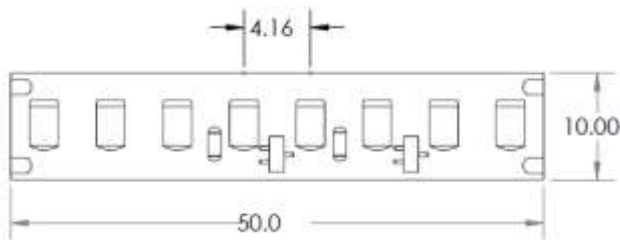

#### General Information

- Flexible LED strip IP20
- 24v DC Constant Voltage
- Beam angle: 120°
- CRI >95
- R9 >55
- Increments 50mm
- LED pitch: 4.16mm (CW-CW, WW-WW)
- Lifespan L70: ≥ 50,000 hours
- Dimmable – Mains (Triac) DALI, DMX, 0-10v
- Max Ambient operating temperature (9-19w/m 50°C, 33-48w/m 35°C)
- Available IP40, IP44
- 5 Year warranty